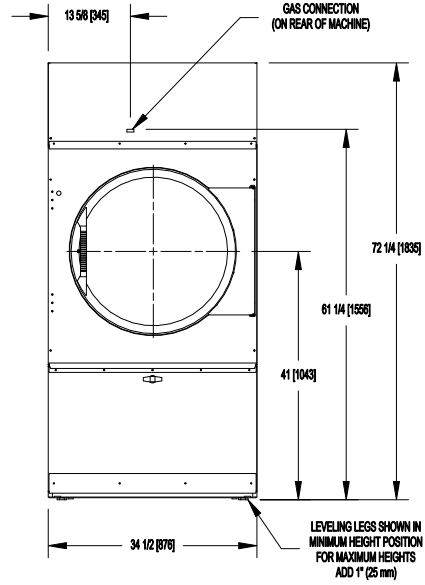

# T-50 INDUSTRIAL O-SERIES DRYER INSTALLATION DIMENSIONS

## T-50 OPL O-SERIES DRYER CAD BLOCKS