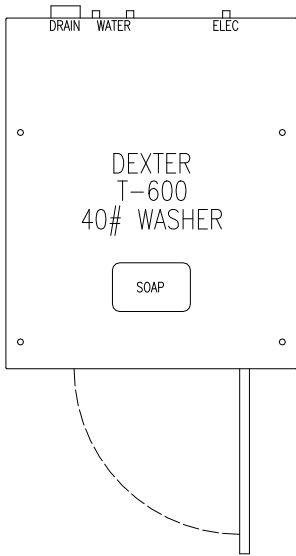

T-600 COMMERCIAL WASHER MOUNTING DIMENSIONS

T-600 C-SERIES VENDED WASHER CAD BLOCKS