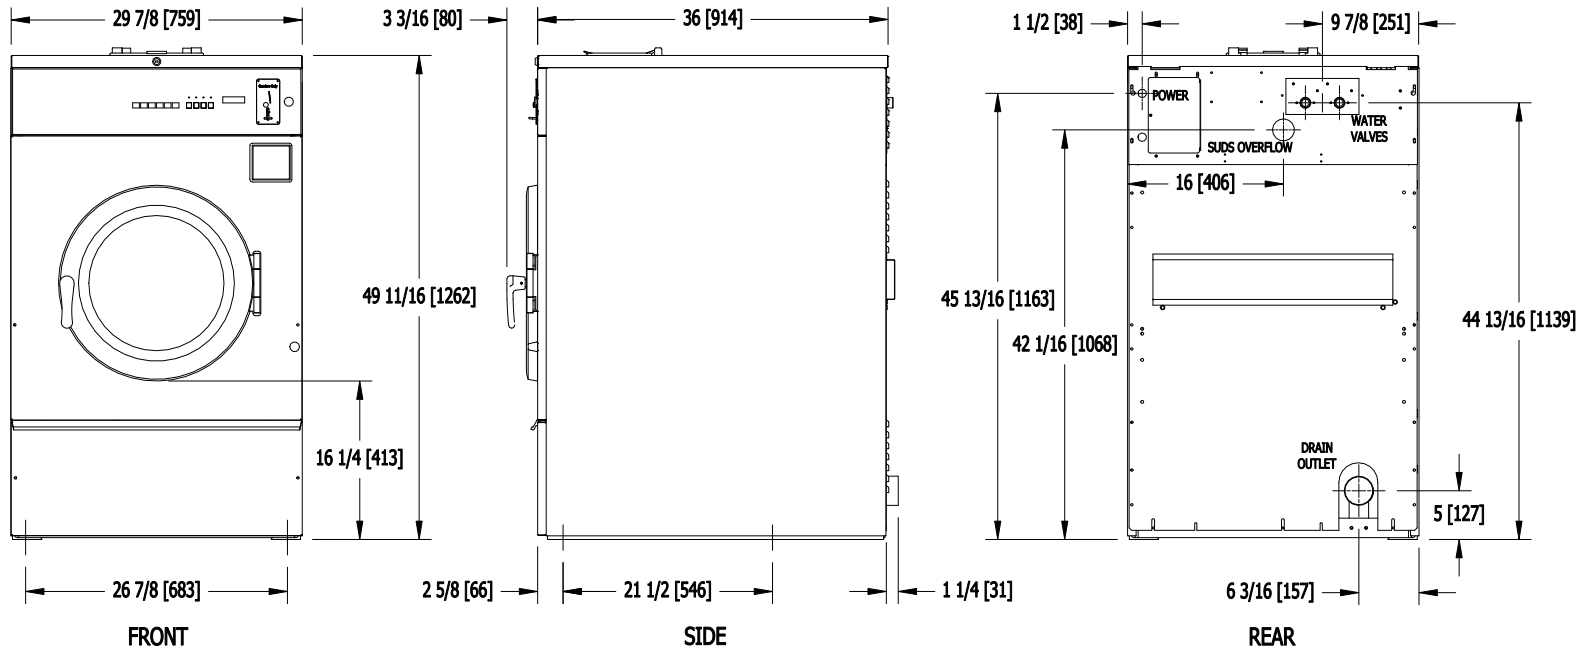

T-600 COMMERCIAL WASHER MOUNTING DIMENSIONS

T-600 C-SERIES VENDED WASHER CAD BLOCKS