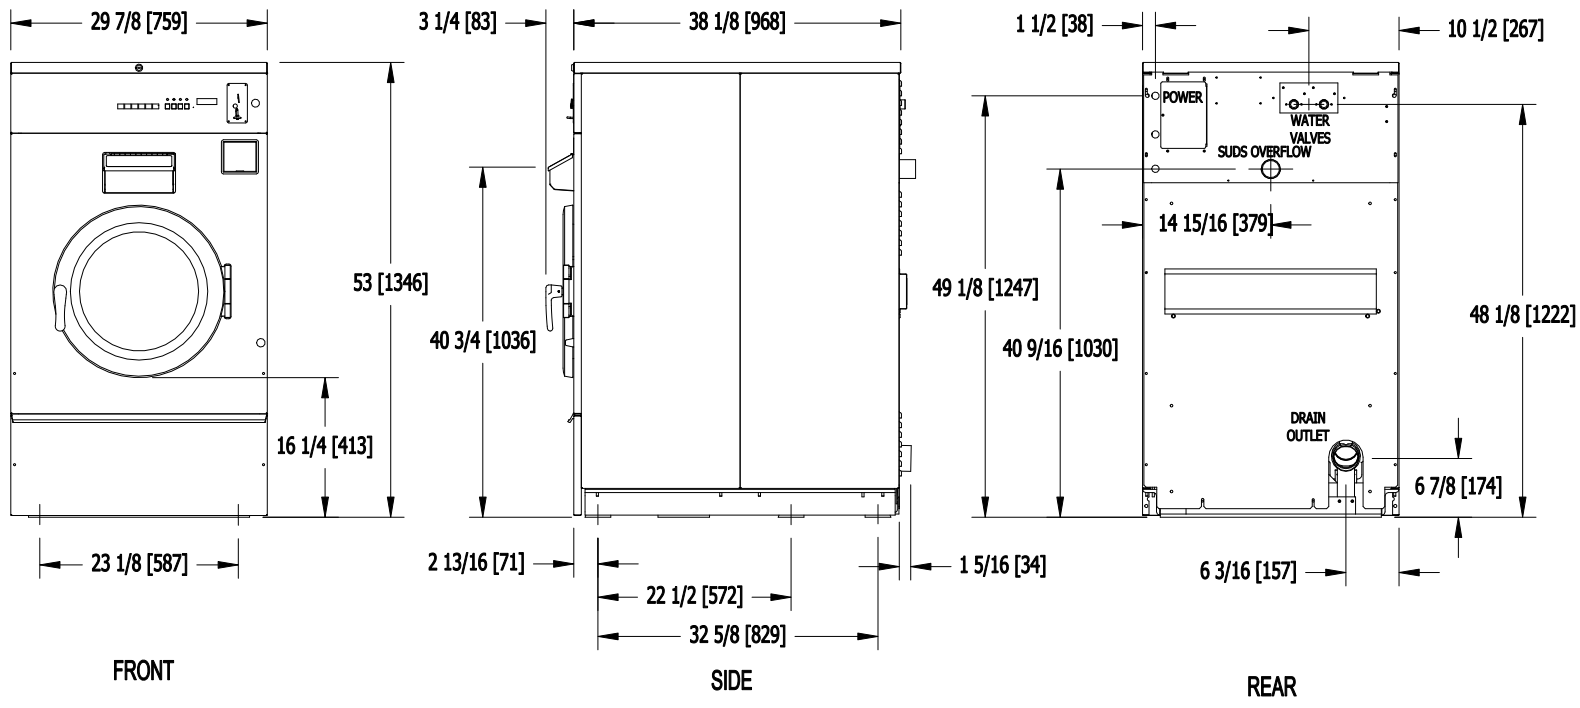

T-650 COMMERCIAL WASHER MOUNTING DIMENSIONS

T-650 C-SERIES VENDED WASHER CAD BLOCKS