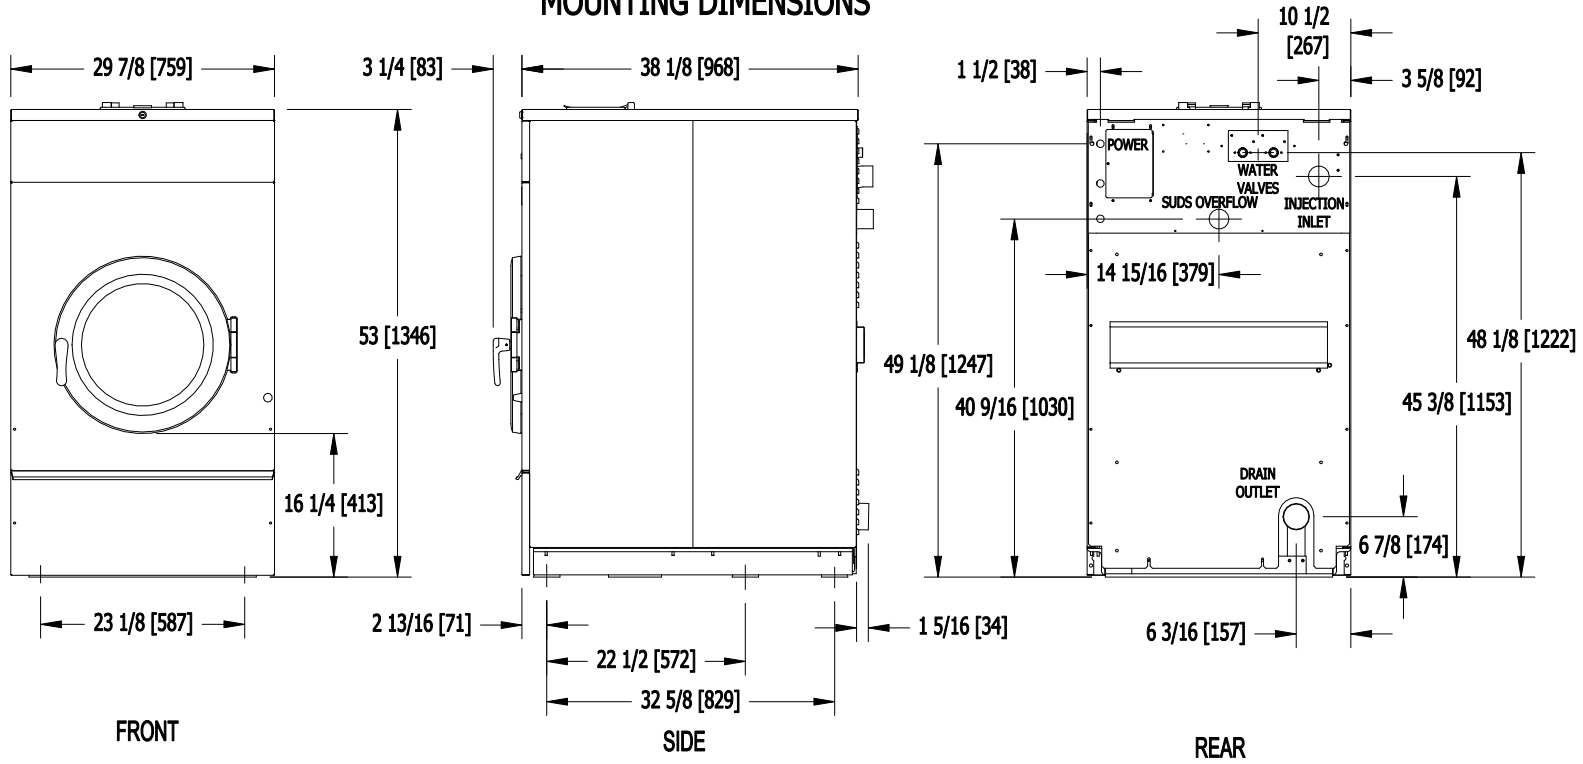

T-650 INDUSTRIAL WASHER MOUNTING DIMENSIONS

T-650 OPL WASHER CAD BLOCKS