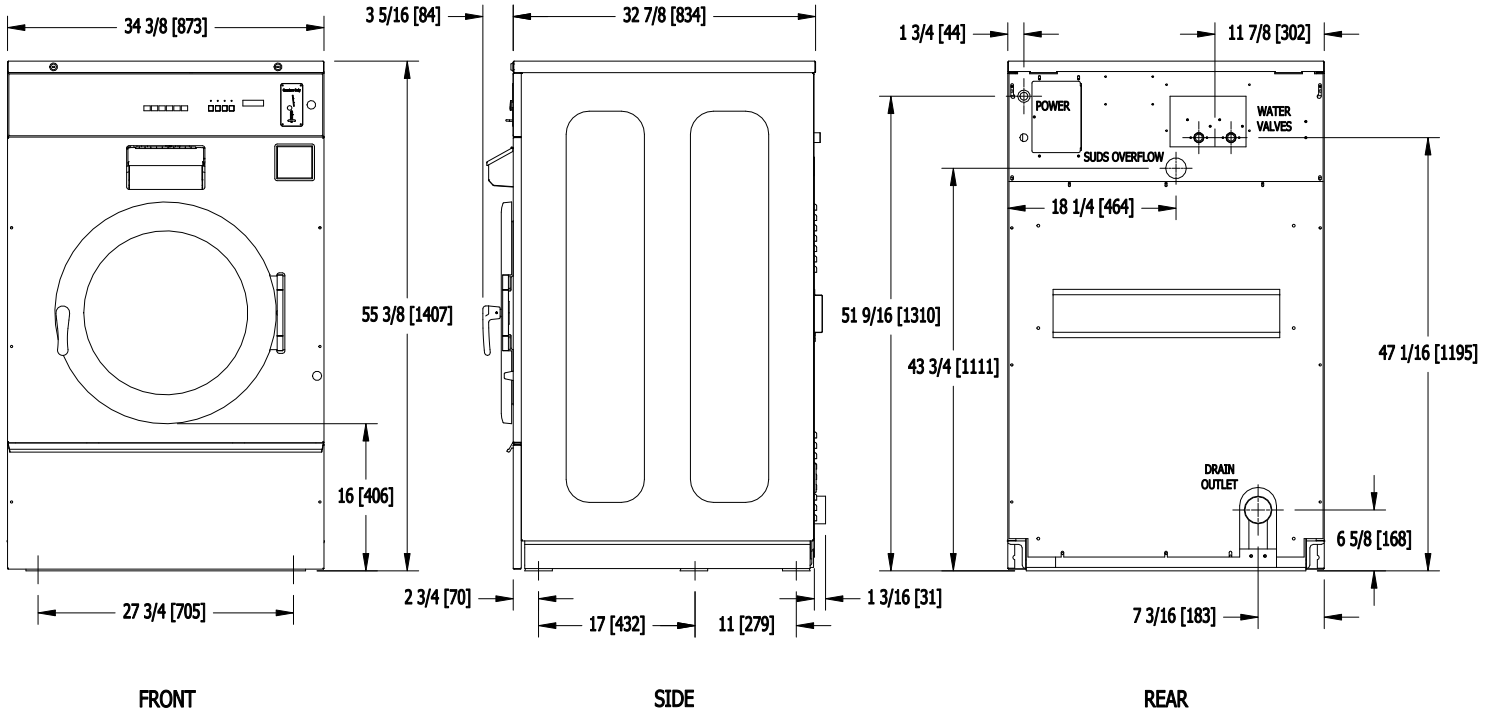

**T-750 COMMERCIAL WASHER  
MOUNTING DIMENSIONS**

**T-750 C-SERIES  
VENDED WASHER  
CAD BLOCKS**