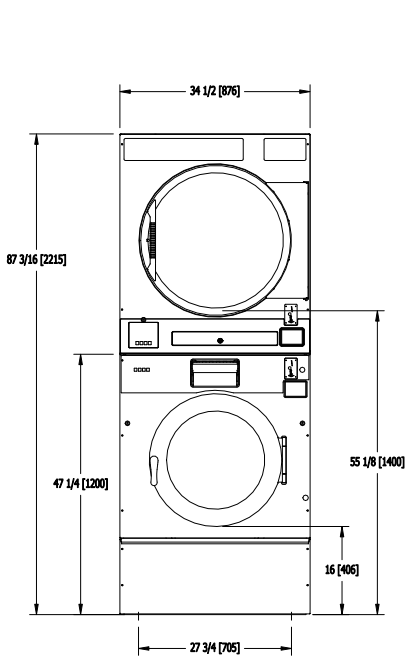

**T-750 SWD COMMERCIAL STACK WASHER/DRYER
MOUNTING DIMENSIONS**

FRONT

SIDE

BACK

**T-750SWD C-SERIES VENDED
STACK WASHER/DRYER
CAD BLOCKS**