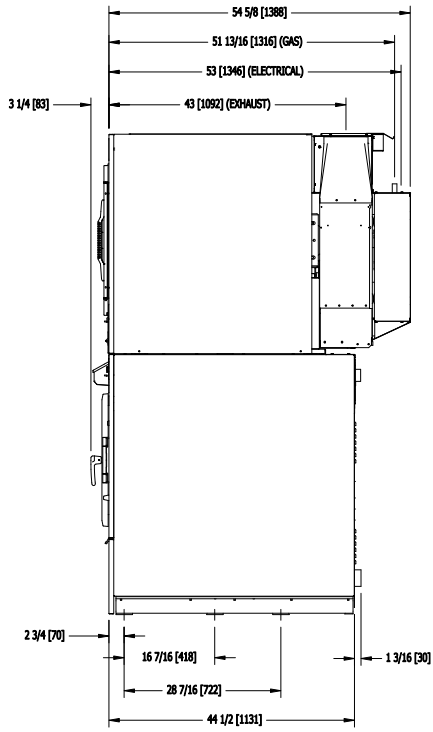

**T-750 SWD COMMERCIAL STACK WASHER/DRYER
MOUNTING DIMENSIONS**

FRONT

SIDE

BACK

**T-750SWD C-SERIES VENDED
STACK WASHER/DRYER
CAD BLOCKS**