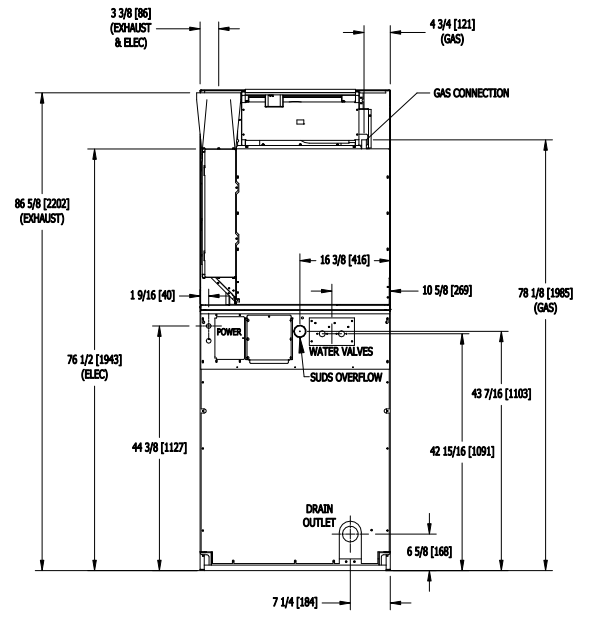

**T-750 SWD COMMERCIAL STACK WASHER/DRYER
MOUNTING DIMENSIONS**

FRONT

SIDE

BACK

**T-750SWD C-SERIES VENDED
STACK WASHER/DRYER
CAD BLOCKS**