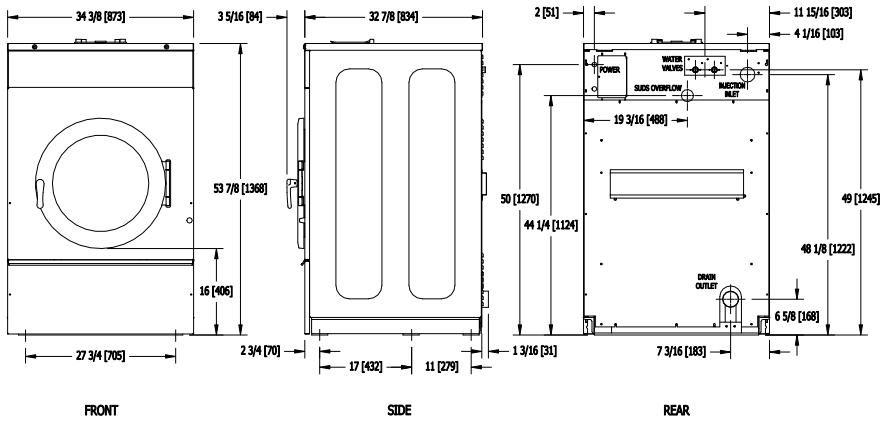

**T-750 INDUSTRIAL WASHER
MOUNTING DIMENSIONS**

**T-750 INDUSTRIAL WASHER
MOUNTING DIMENSIONS**

**T-750 OPL
WASHER
CAD BLOCKS**

**T-750 OPL
WASHER
CAD BLOCKS**

CURRENT PRODUCTION (CURRENT HEIGHT)

FUTURE PRODUCTION (TALLER TO MATCH COIN)