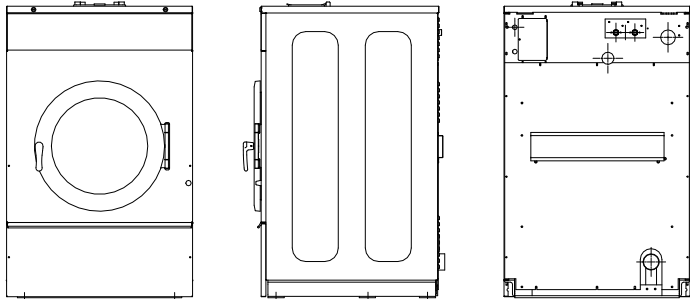

**T-750 INDUSTRIAL WASHER
MOUNTING DIMENSIONS**

**T-750 INDUSTRIAL WASHER
MOUNTING DIMENSIONS**

**T-750 OPL
WASHER
CAD BLOCKS**

**T-750 OPL
WASHER
CAD BLOCKS**

CURRENT PRODUCTION (CURRENT HEIGHT)

FUTURE PRODUCTION (TALLER TO MATCH COIN)