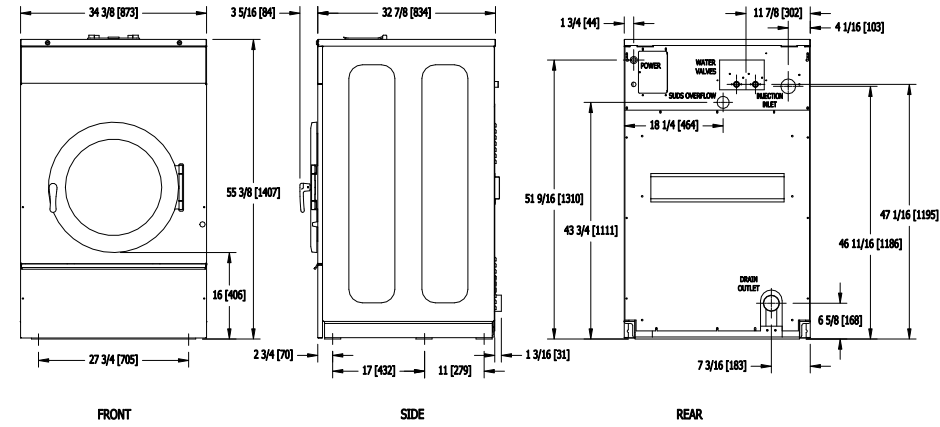

**T-750 INDUSTRIAL WASHER
MOUNTING DIMENSIONS**

**T-750 INDUSTRIAL WASHER
MOUNTING DIMENSIONS**

**T-750 OPL
WASHER
CAD BLOCKS**

**T-750 OPL
WASHER
CAD BLOCKS**

CURRENT PRODUCTION (CURRENT HEIGHT)

FUTURE PRODUCTION (TALLER TO MATCH COIN)