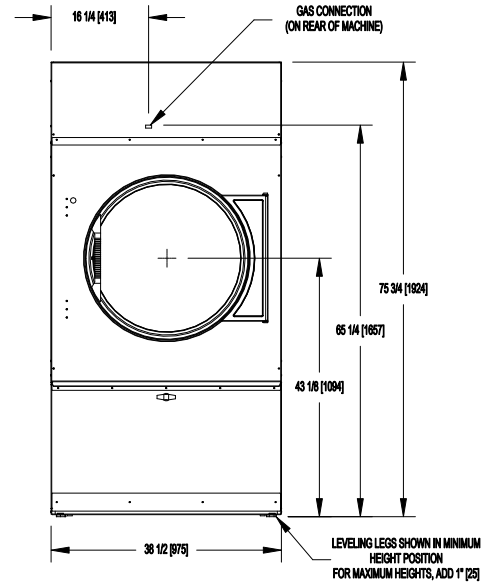

T-80 INDUSTRIAL O-SERIES DRYER REVERSING AND NON-REVERSING INSTALLATION DIMENSIONS

T-80 OPL O-SERIES DRYER CAD BLOCKS