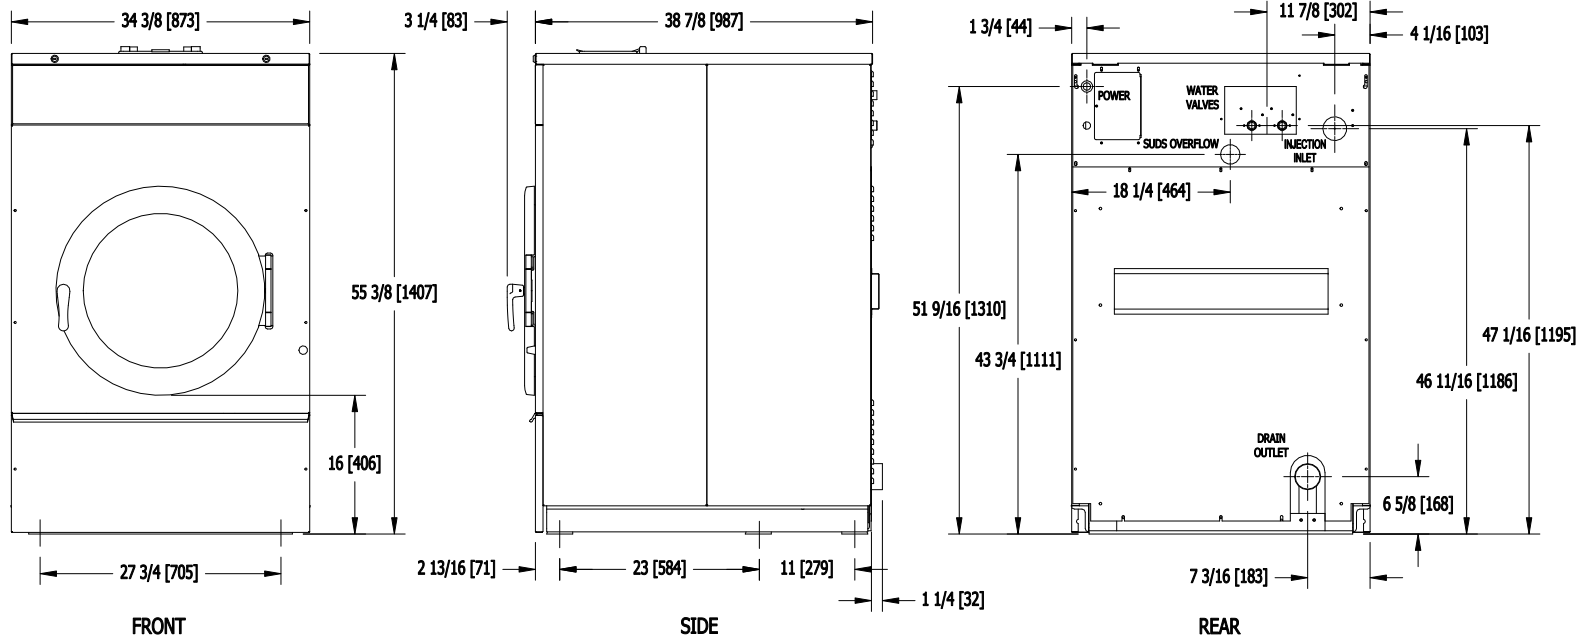

**T-900 INDUSTRIAL WASHER
MOUNTING DIMENSIONS**

**T-900 OPL
WASHER
CAD BLOCKS**