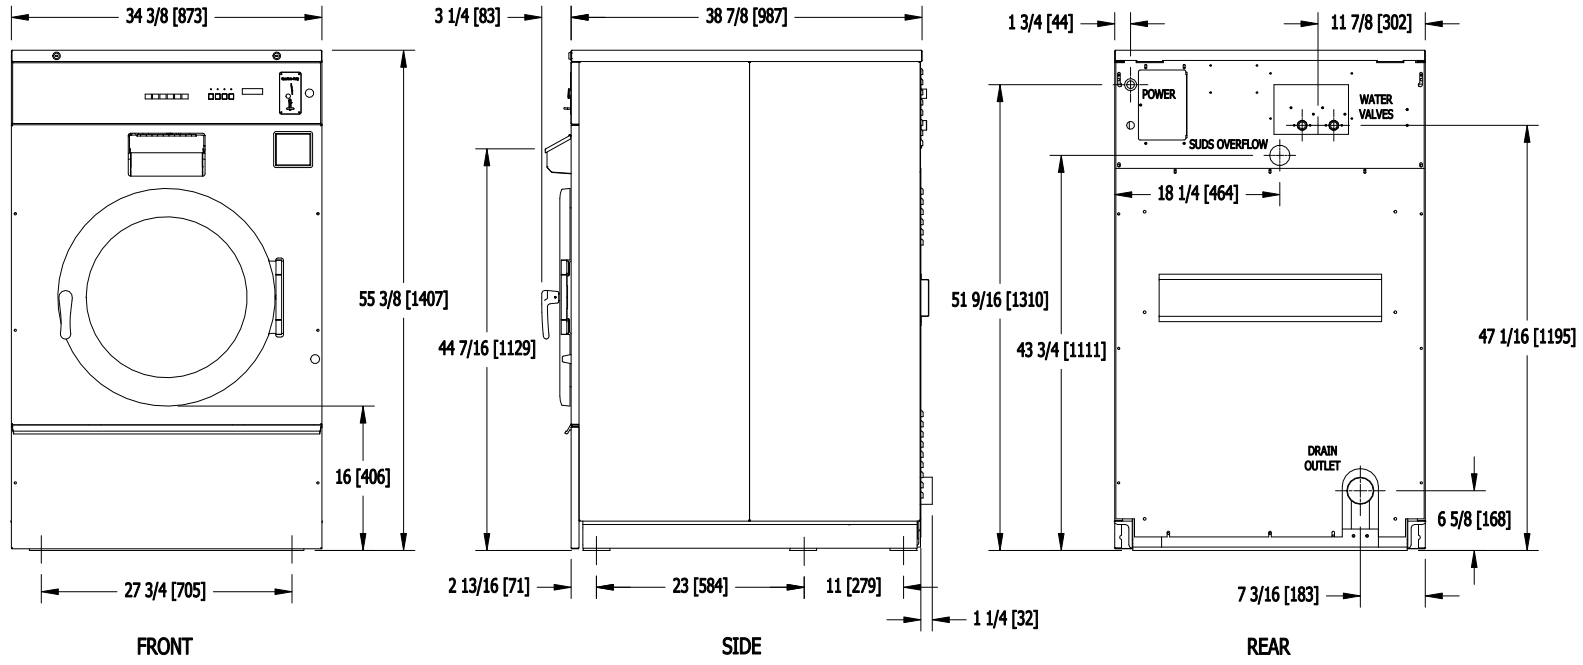

**T-900 COMMERCIAL WASHER  
MOUNTING DIMENSIONS**

**T-900 C-SERIES  
VENDED WASHER  
CAD BLOCKS**