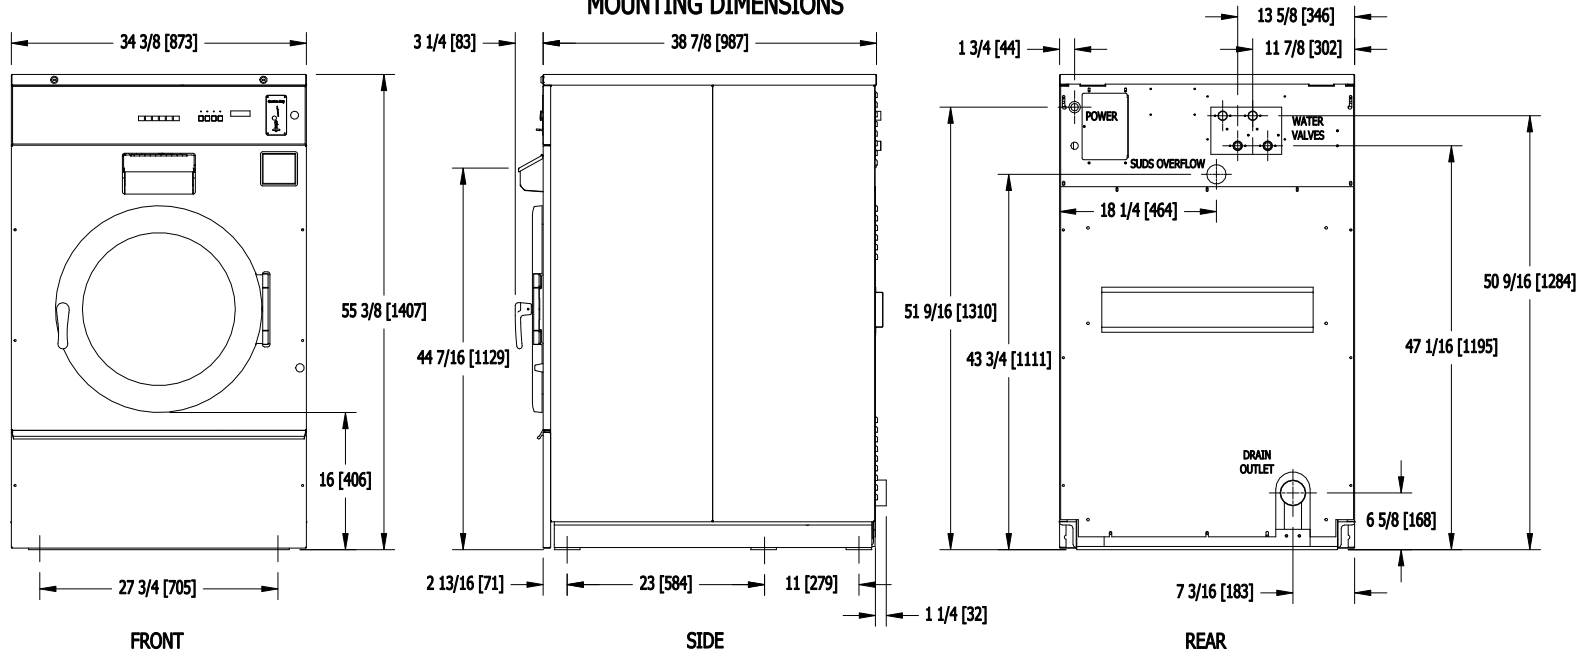

**T-950 COMMERCIAL WASHER
MOUNTING DIMENSIONS**

**T-950 C-SERIES
VENDED WASHER
CAD BLOCKS**