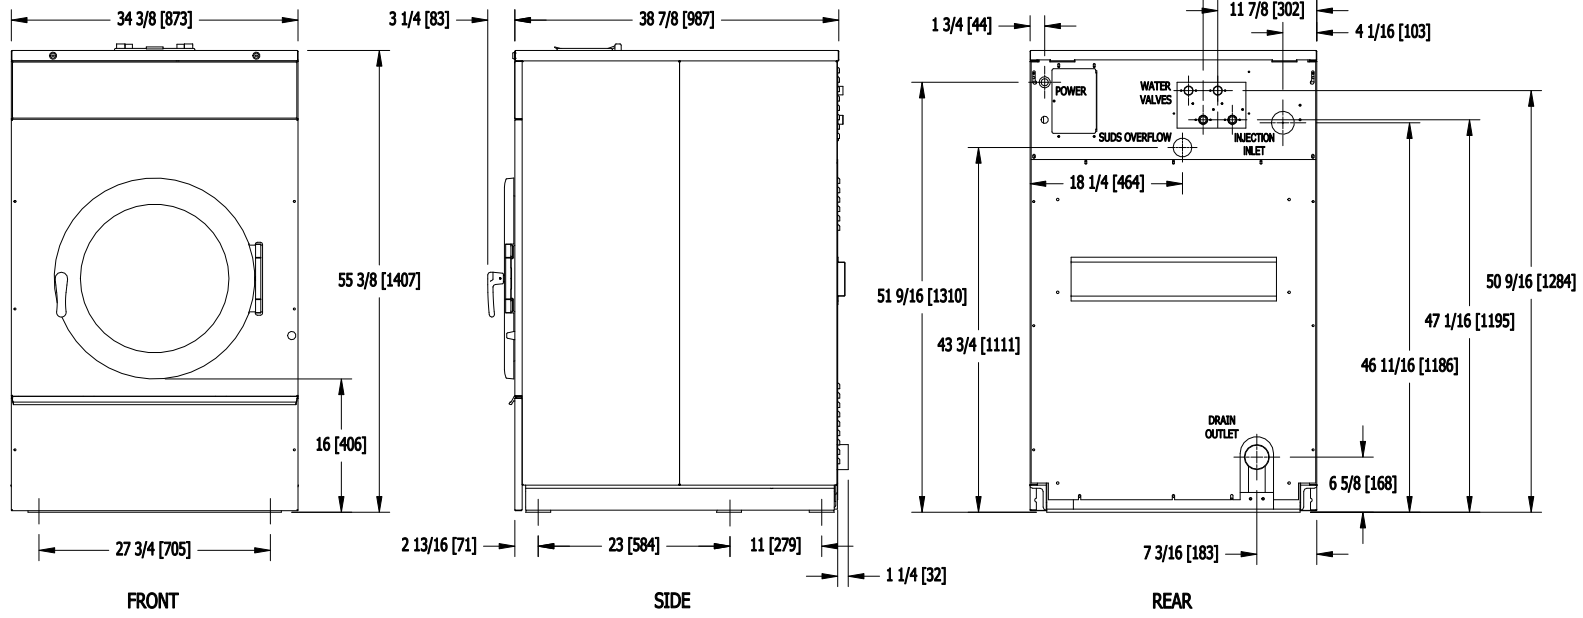

**T-950 INDUSTRIAL WASHER
MOUNTING DIMENSIONS**

**T-950 OPL
WASHER
CAD BLOCKS**