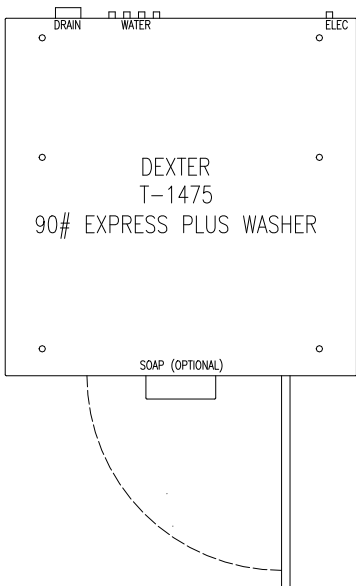

**T-1475 INDUSTRIAL WASHERS
MOUNTING DIMENSIONS**

**T-1475 OPL
WASHER
CAD BLOCKS**