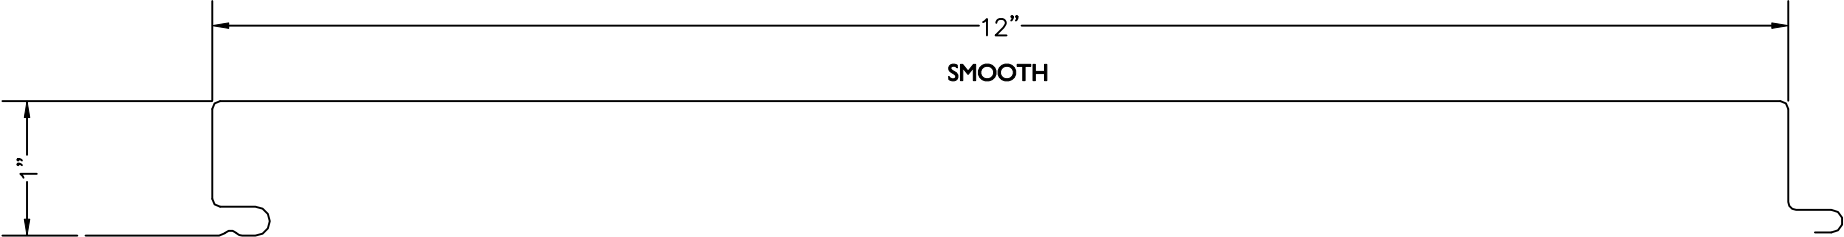

FP1012 PANEL PROFILE:

SINGLE HIGH BEAD STIFFENER

DOUBLE HIGH BEAD STIFFENERS

VENTED(.032 ALUMINUM ONLY)

| | | |
|--|-----|-------------------------|
| FP1012 | | <i>JANUARY 2014</i> |
| <i>DIMENSIONAL METALS, INC.</i> | NTS | FP1012 |