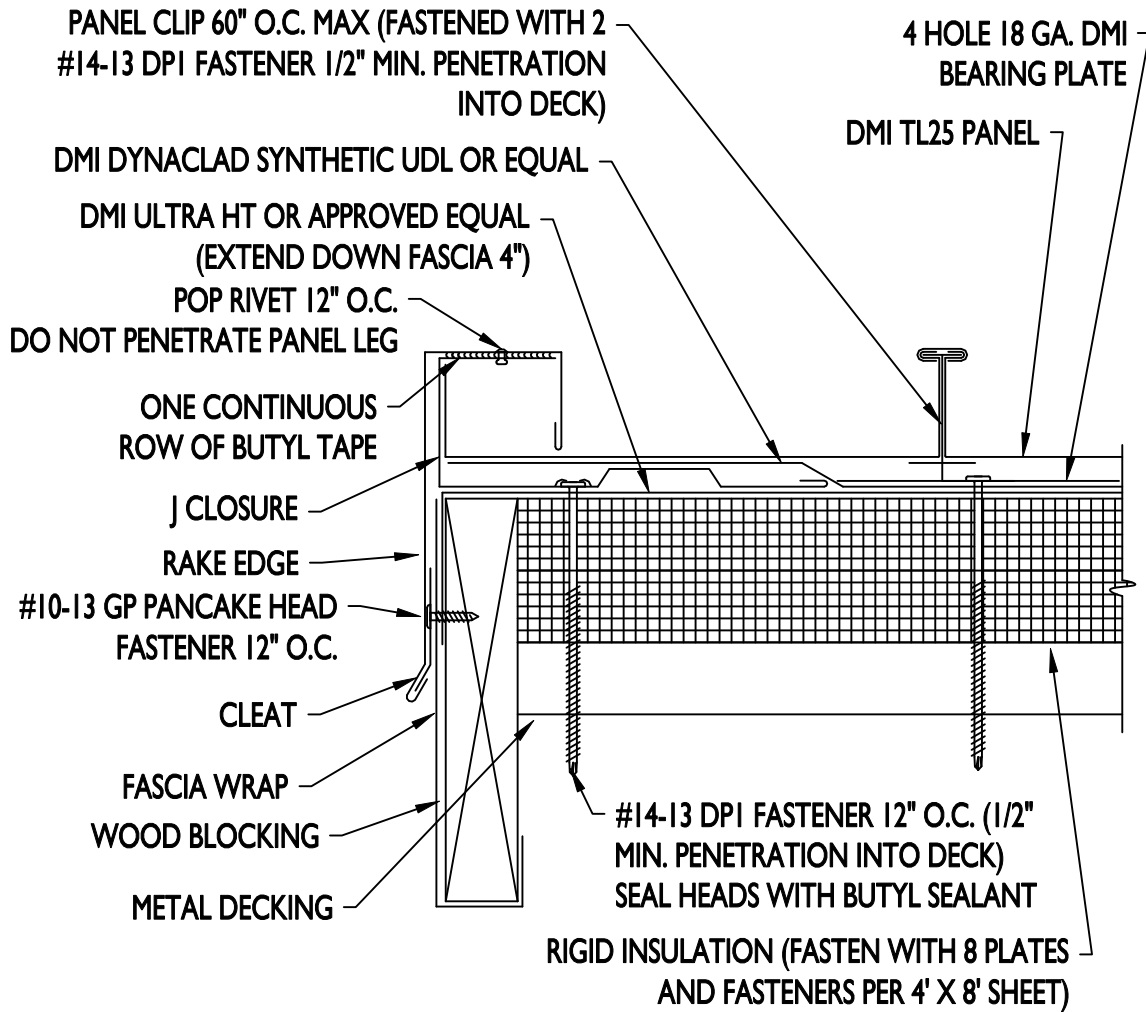

FLASHING LAP NOTE

LAP RAKE EDGE AND FASCIA 2" MINIMUM WITH 2 ROWS OF BUTYL SEALANT.

NOTE: ALL DIMENSIONS SHOWN UNLESS OTHERWISE NOTED ARE MINIMUM DIMENSIONS.

RAKE EDGE W/ FASCIA WRAP

2014

DIMENSIONAL METALS, INC.

3"-1'-0"

TL25