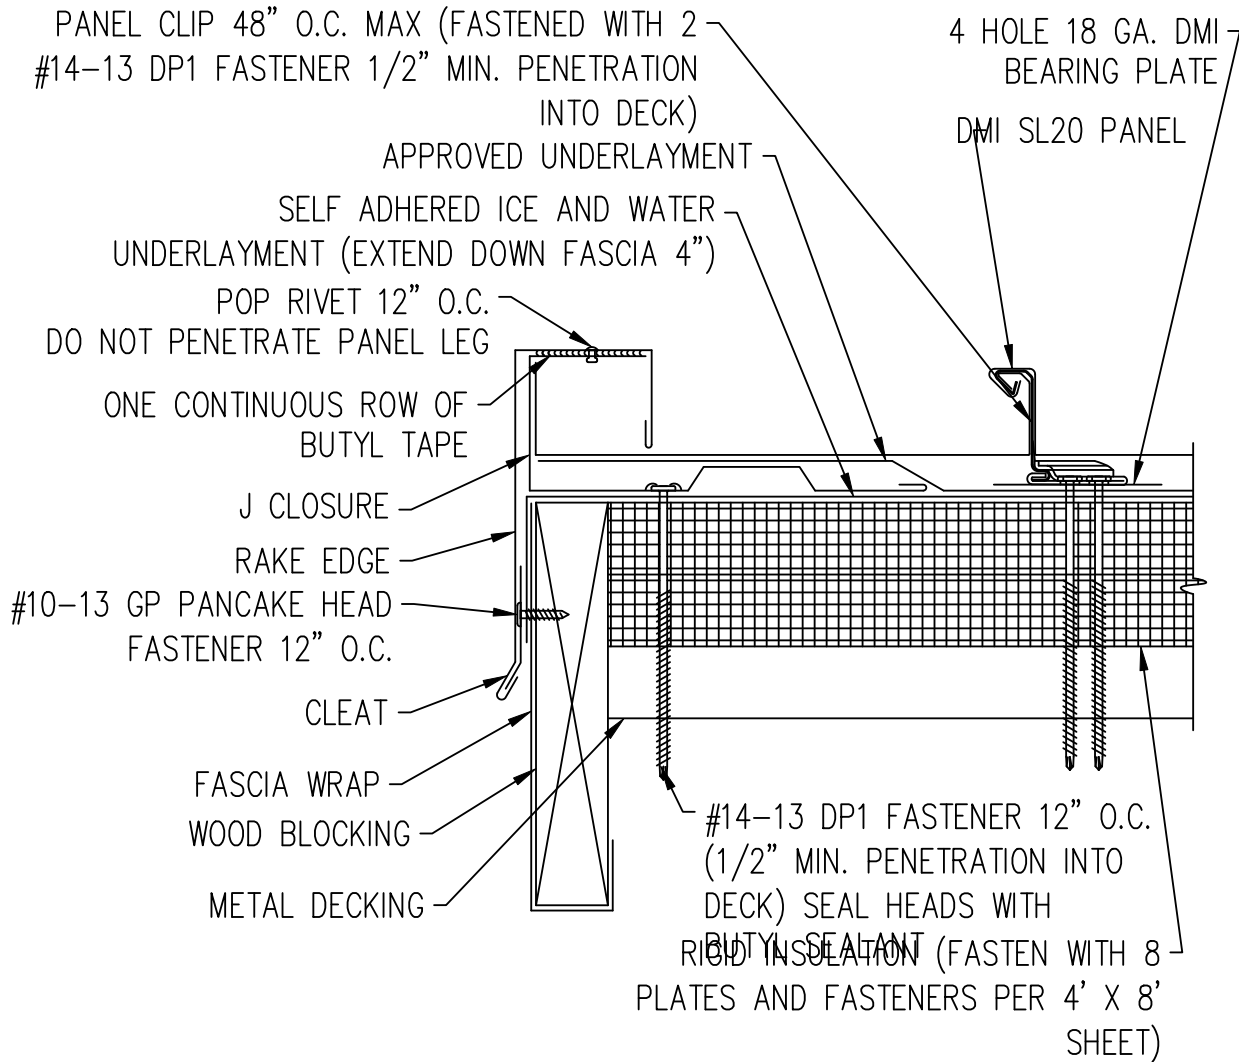

FLASHING LAP NOTE  
 LAP RAKE EDGE AND FASCIA 2" MINIMUM WITH 2 ROWS OF BUTYL SEALANT.

**BOX STYLE RAKE EDGE**

JANUARY  
2015

**DIMENSIONAL METALS, INC.** 3" = 1'-0"

CAP