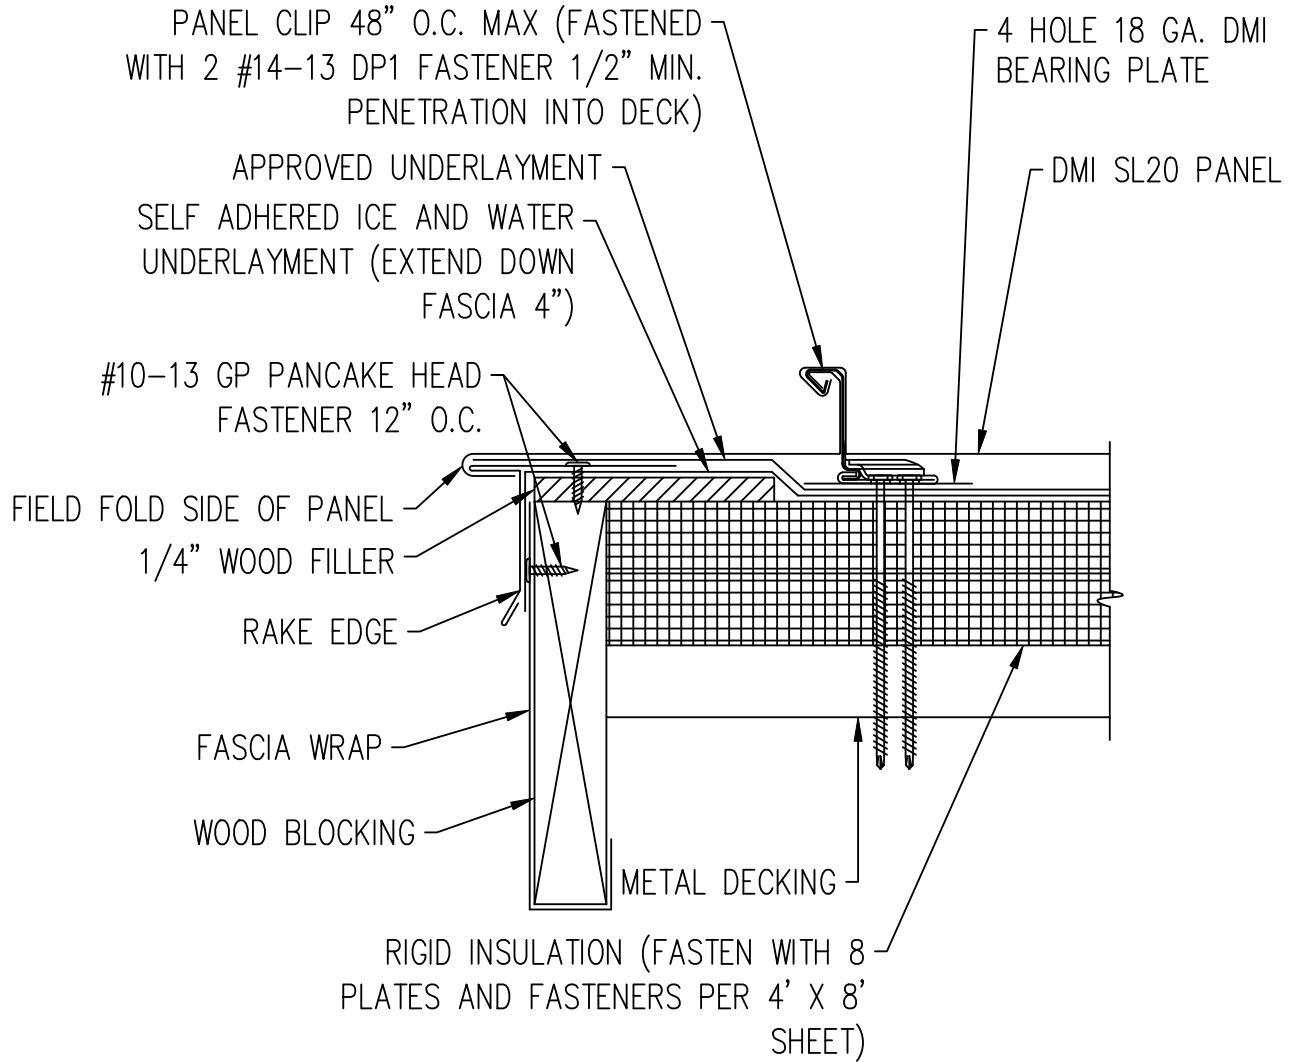

**FLASHING LAP NOTE**

LAP RAKE EDGE AND FASCIA 2" MINIMUM WITH 1 ROW OF BUTYL SEALANT.

**DRIP STYLE RAKE EDGE**

JANUARY  
2015

**DIMENSIONAL METALS, INC.** 3" = 1'-0"

CAP