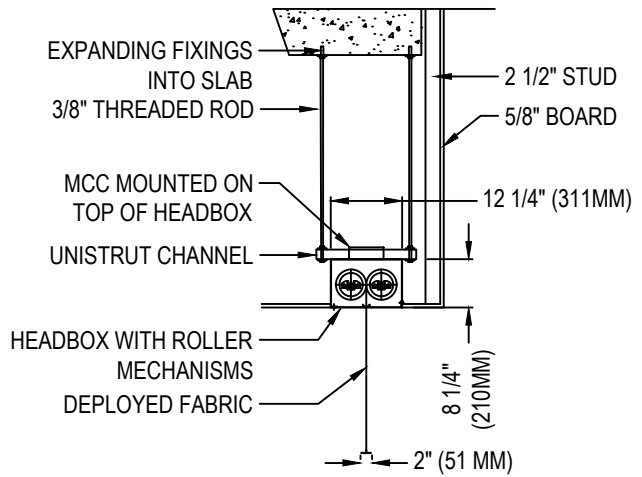

MULTIPLE (SIDE BY SIDE) ROLLER  
 MORE THAN 14' IN WIDTH

SINGLE ROLLER  
 LESS THAN 14' IN WIDTH

T-BAR PLAN VIEW

MANUFACTURER NOTES

- ALL HEADBOX SIZES SHOWN ARE FOR CURTAIN DROPS LESS THAN 9' 10". PLEASE SEE HEADBOX SIZING CHART FOR CURTAIN DROPS MORE THAN 9' 10".