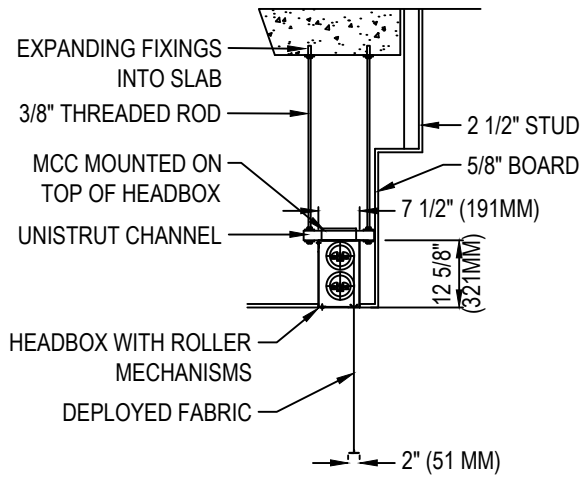

MULTIPLE (OVER-UNDER) ROLLER
MORE THAN 14' IN WIDTH