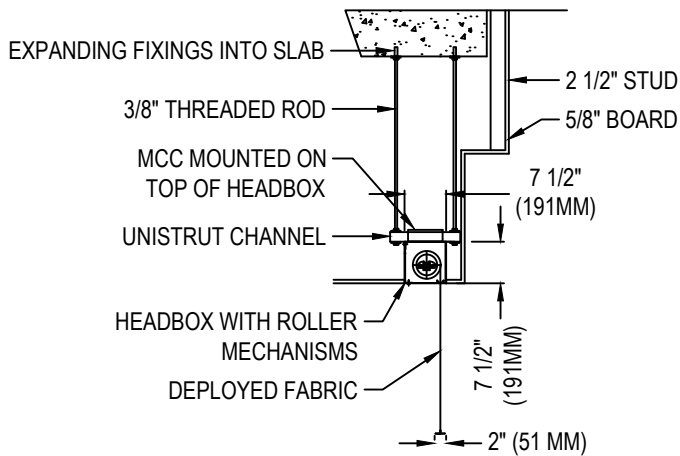

MULTIPLE (SIDE BY SIDE) ROLLER  
 MORE THAN 14' IN WIDTH

SINGLE ROLLER  
 LESS THAN 14' IN WIDTH

T-BAR PLAN VIEW

MANUFACTURER NOTES

- ALL HEADBOX SIZES SHOWN ARE FOR CURTAIN DROPS LESS THAN 9' 10". PLEASE SEE HEADBOX SIZING CHART FOR CURTAIN DROPS MORE THAN 9' 10".