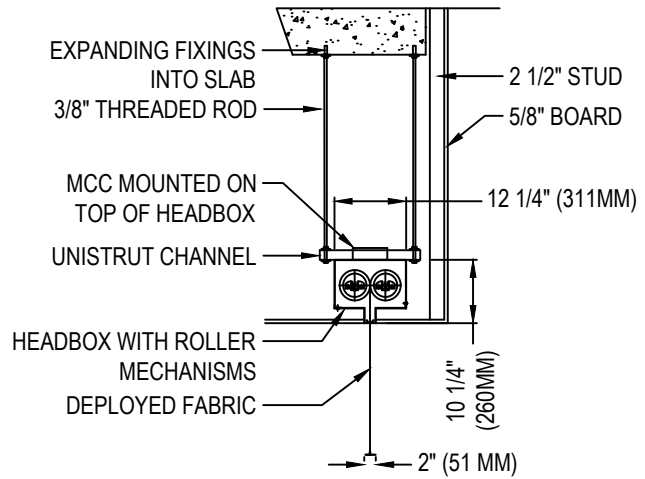

MULTIPLE (SIDE BY SIDE) ROLLER
MORE THAN 14' IN WIDTH