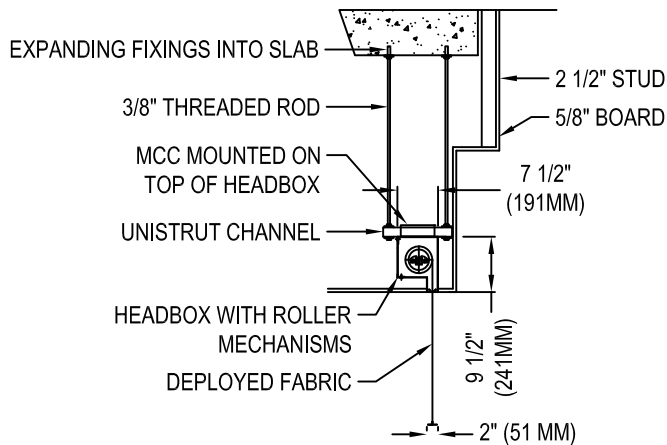

DOOR SYSTEMS

www.doorsysinc.com

MULTIPLE (OVER-UNDER) ROLLER
MORE THAN 14' IN WIDTH

MULTIPLE (SIDE BY SIDE) ROLLER
MORE THAN 14' IN WIDTH

SINGLE ROLLER
LESS THAN 14' IN WIDTH

T-BAR PLAN VIEW

MANUFACTURER NOTES

- ALL HEADBOX SIZES SHOWN ARE FOR CURTAIN DROPS LESS THAN 9' 10". PLEASE SEE HEADBOX SIZING CHART FOR CURTAIN DROPS MORE THAN 9' 10".

NOTES:

1. INSTALLATION TO BE COMPLETED IN ACCORDANCE WITH MANUFACTURER'S SPECIFICATIONS.
2. DO NOT SCALE DRAWING.
3. THIS DRAWING IS INTENDED FOR USE BY ARCHITECTS, ENGINEERS, CONTRACTORS, CONSULTANTS AND DESIGN PROFESSIONALS FOR PLANNING PURPOSES ONLY. THIS DRAWING MAY NOT BE USED FOR CONSTRUCTION.
4. ALL INFORMATION CONTAINED HEREIN WAS CURRENT AT THE TIME OF DEVELOPMENT BUT MUST BE REVIEWED AND APPROVED BY THE PRODUCT MANUFACTURER TO BE CONSIDERED ACCURATE.

DSI-D1HR SMOKE/DRAFT CURTAINS

HEAD BOX OPTIONS - DOWNSTAND FLUSH WITH CEILING MOUNT