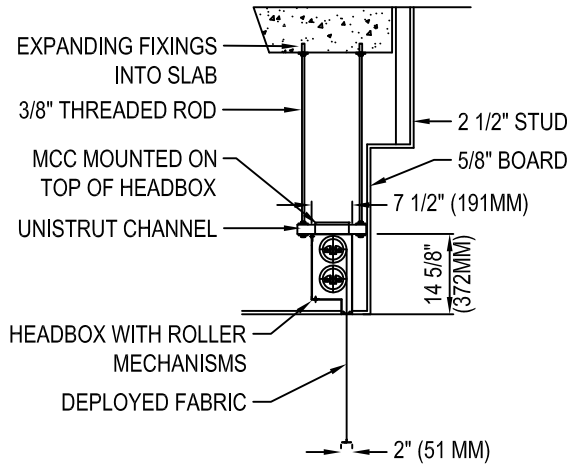

DOOR SYSTEMS

www.doorsysinc.com

MULTIPLE (OVER-UNDER) ROLLER
MORE THAN 14' IN WIDTH

MULTIPLE (SIDE BY SIDE) ROLLER
MORE THAN 14' IN WIDTH

SINGLE ROLLER
LESS THAN 14' IN WIDTH

T-BAR PLAN VIEW

MANUFACTURER NOTES

- ALL HEADBOX SIZES SHOWN ARE FOR CURTAIN DROPS LESS THAN 9' 10". PLEASE SEE HEADBOX SIZING CHART FOR CURTAIN DROPS MORE THAN 9' 10".

NOTES:

1. INSTALLATION TO BE COMPLETED IN ACCORDANCE WITH MANUFACTURER'S SPECIFICATIONS.
2. DO NOT SCALE DRAWING.
3. THIS DRAWING IS INTENDED FOR USE BY ARCHITECTS, ENGINEERS, CONTRACTORS, CONSULTANTS AND DESIGN PROFESSIONALS FOR PLANNING PURPOSES ONLY. THIS DRAWING MAY NOT BE USED FOR CONSTRUCTION.
4. ALL INFORMATION CONTAINED HEREIN WAS CURRENT AT THE TIME OF DEVELOPMENT BUT MUST BE REVIEWED AND APPROVED BY THE PRODUCT MANUFACTURER TO BE CONSIDERED ACCURATE.

DSI-D1HR SMOKE/DRAFT CURTAINS

HEAD BOX OPTIONS - DOWNSTAND FLUSH WITH CEILING MOUNT