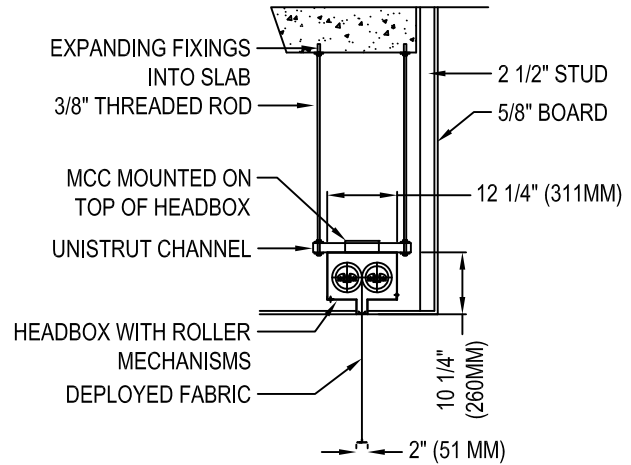

DOOR SYSTEMS

www.doorsysinc.com

MULTIPLE (OVER-UNDER) ROLLER
MORE THAN 14' IN WIDTH

MULTIPLE (SIDE BY SIDE) ROLLER
MORE THAN 14' IN WIDTH

SINGLE ROLLER
LESS THAN 14' IN WIDTH

T-BAR PLAN VIEW

MANUFACTURER NOTES

- ALL HEADBOX SIZES SHOWN ARE FOR CURTAIN DROPS LESS THAN 9' 10". PLEASE SEE HEADBOX SIZING CHART FOR CURTAIN DROPS MORE THAN 9' 10".

NOTES:

1. INSTALLATION TO BE COMPLETED IN ACCORDANCE WITH MANUFACTURER'S SPECIFICATIONS.
2. DO NOT SCALE DRAWING.
3. THIS DRAWING IS INTENDED FOR USE BY ARCHITECTS, ENGINEERS, CONTRACTORS, CONSULTANTS AND DESIGN PROFESSIONALS FOR PLANNING PURPOSES ONLY. THIS DRAWING MAY NOT BE USED FOR CONSTRUCTION.
4. ALL INFORMATION CONTAINED HEREIN WAS CURRENT AT THE TIME OF DEVELOPMENT BUT MUST BE REVIEWED AND APPROVED BY THE PRODUCT MANUFACTURER TO BE CONSIDERED ACCURATE.

DSI-D1HR SMOKE/DRAFT CURTAINS

HEAD BOX OPTIONS - DOWNSTAND FLUSH WITH CEILING MOUNT