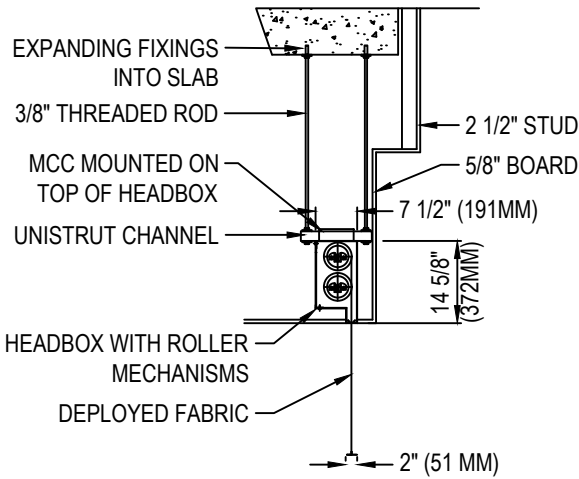

MULTIPLE (OVER-UNDER) ROLLER
MORE THAN 14' IN WIDTH