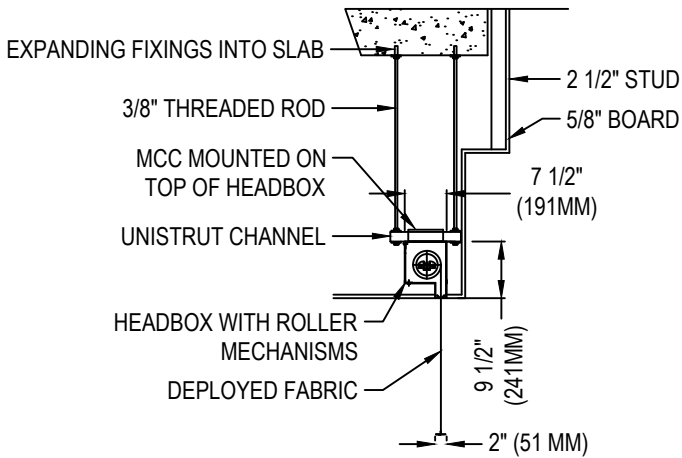

SINGLE ROLLER
LESS THAN 14' IN WIDTH

T-BAR PLAN VIEW

MANUFACTURER NOTES

- ALL HEADBOX SIZES SHOWN ARE FOR CURTAIN DROPS LESS THAN 9' 10". PLEASE SEE HEADBOX SIZING CHART FOR CURTAIN DROPS MORE THAN 9' 10".