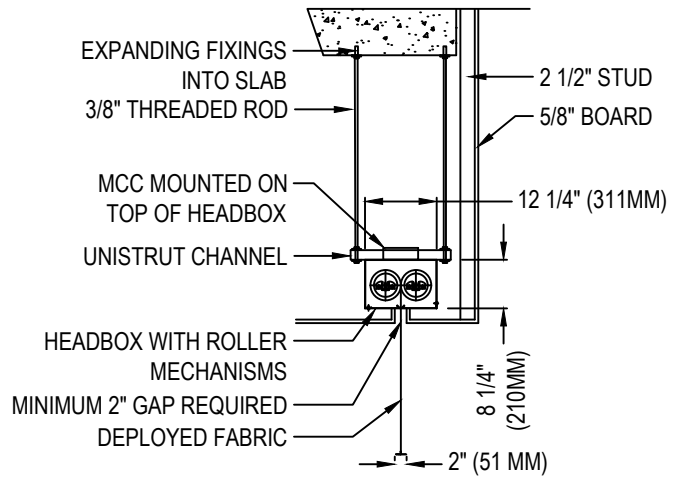

MULTIPLE (SIDE BY SIDE) ROLLER
MORE THAN 14' IN WIDTH