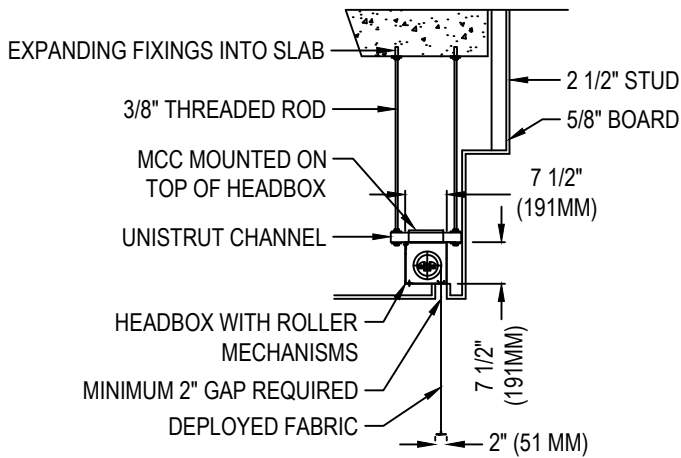

SINGLE ROLLER
 LESS THAN 14' IN WIDTH

T-BAR PLAN VIEW

MANUFACTURER NOTES

- ALL HEADBOX SIZES SHOWN ARE FOR CURTAIN DROPS LESS THAN 9' 10". PLEASE SEE HEADBOX SIZING CHART FOR CURTAIN DROPS MORE THAN 9' 10".