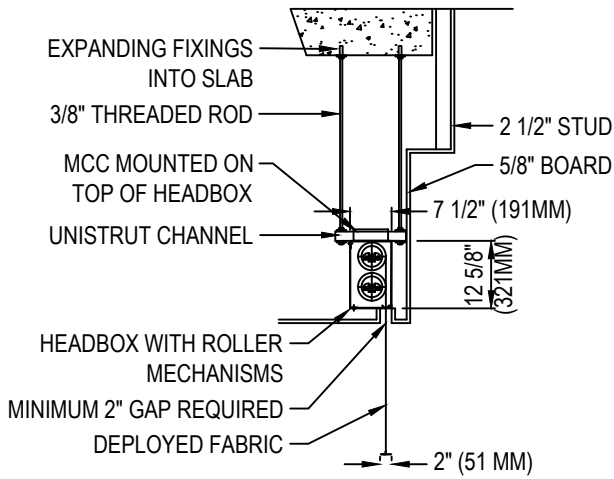

MULTIPLE (OVER-UNDER) ROLLER
MORE THAN 14' IN WIDTH