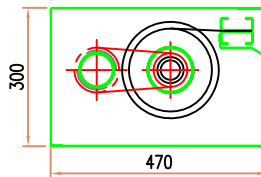

"THE SMOKE & FIRE CONTAINMENT PEOPLE"
WWW.DOORSYSINC.COM

DSI-H 3HR HORIZONTAL FIRE CURTAIN

HEAD BOX DIMENSIONS

TAIL END BOX DIMENSIONS

UP TO 3M IN LENGTH

UP TO 7M IN LENGTH

UP TO 10M LENGTH

CURTAIN CLEAR LENGTH	CURTAIN CLEAR WIDTH
3'4" [1m] to 9'10" [3m]	3'4" [1m] to 26'3" [8m]
9'10" [3m] to 23'0" [7m]	5'3" [1.6m] to 26'3" [8m]
23'0" [7m] to 33'0" [10m]	5'3" [1.6m] to 26'3" [8m]

HEADBOX	
Width (HBW)	Height (HBH)
15" [380mm]	9" [230mm]
17-3/4" [450mm]	11" [280mm]
18-1/2" [470mm]	11-3/4" [300mm]

TAIL END BOX	
Width (TBW)	Height (TBH)
13-3/4" [350mm]	11-3/4" [300mm]
13-3/4" [350mm]	11-3/4" [300mm]
13-3/4" [350mm]	11-3/4" [300mm]