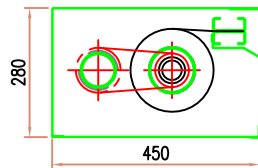

"THE SMOKE & FIRE CONTAINMENT PEOPLE"
WWW.DOORSYSINC.COM

DSI-H 3HR HORIZONTAL FIRE CURTAIN

HEAD BOX DIMENSIONS

TAIL END BOX DIMENSIONS

UP TO 3M IN LENGTH

UP TO 7M IN LENGTH

UP TO 10M LENGTH

CURTAIN CLEAR LENGTH	CURTAIN CLEAR WIDTH
3'4" [1m] to 9'10" [3m]	3'4" [1m] to 26'3" [8m]
9'10" [3m] to 23'0" [7m]	5'3" [1.6m] to 26'3" [8m]
23'0" [7m] to 33'0" [10m]	5'3" [1.6m] to 26'3" [8m]

HEADBOX	
Width (HBW)	Height (HBH)
15" [380mm]	9" [230mm]
17-3/4" [450mm]	11" [280mm]
18-1/2" [470mm]	11-3/4" [300mm]

TAIL END BOX	
Width (TBW)	Height (TBH)
13-3/4" [350mm]	11-3/4" [300mm]
13-3/4" [350mm]	11-3/4" [300mm]
13-3/4" [350mm]	11-3/4" [300mm]