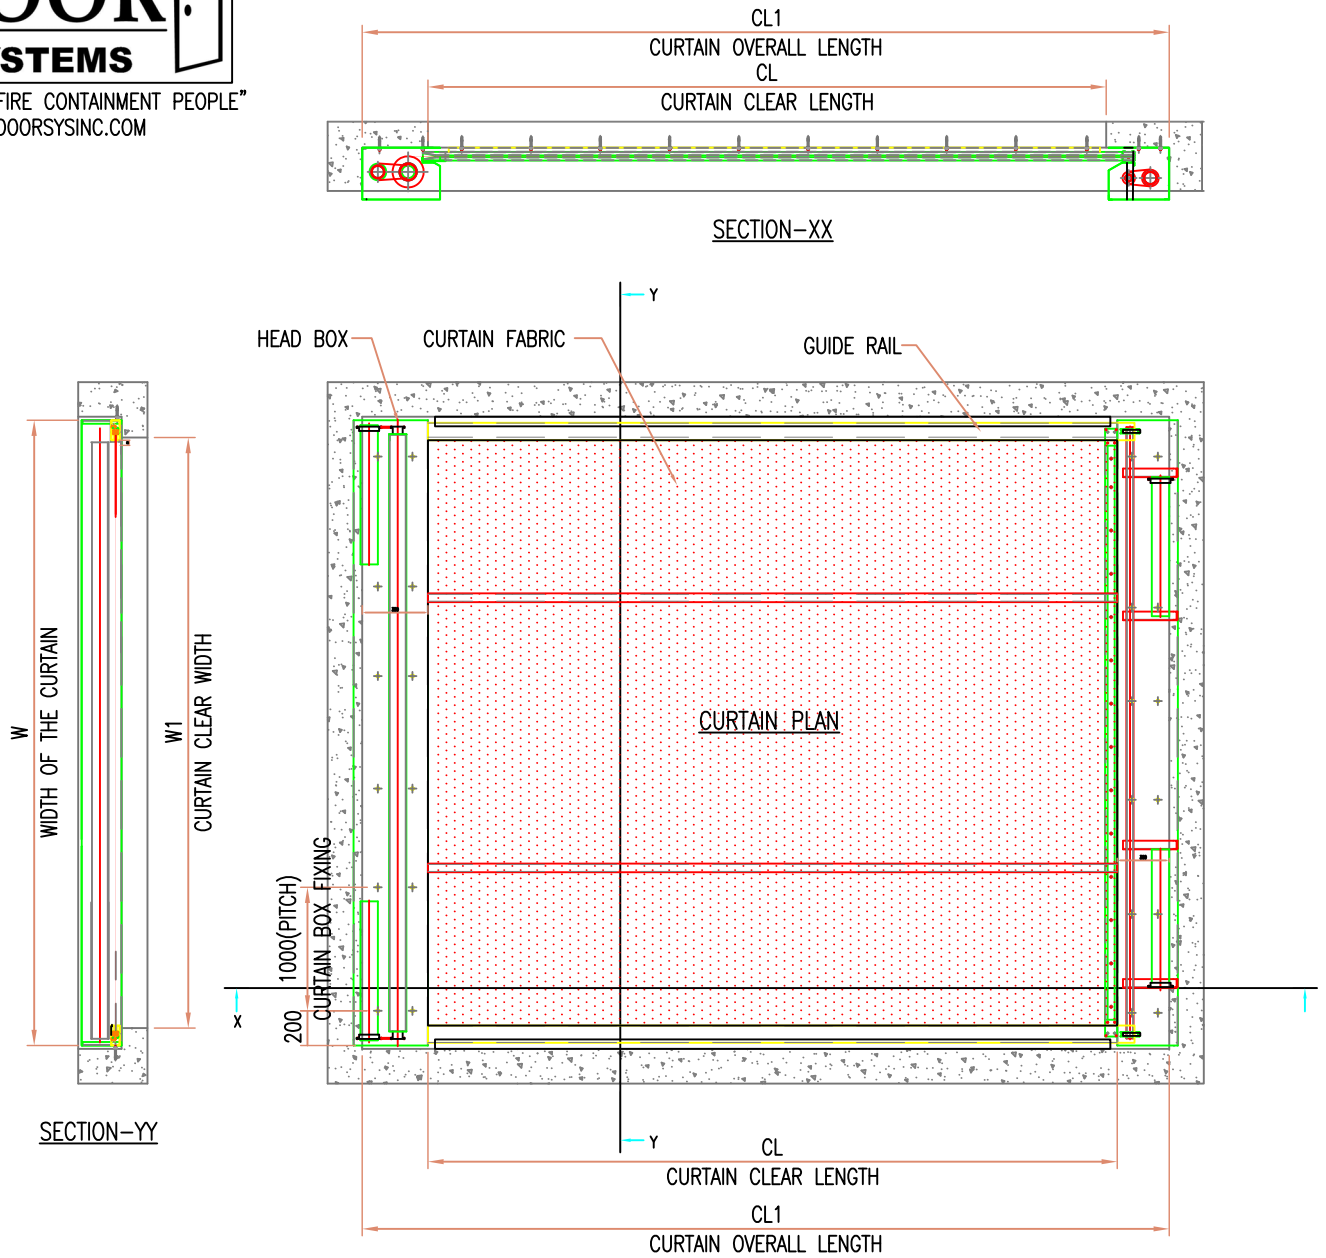

"THE SMOKE & FIRE CONTAINMENT PEOPLE"
WWW.DOORSYSINC.COM

DSI-H 3HR HORIZONTAL FIRE CURTAIN

HEAD BOX DIMENSIONS

TAIL END BOX DIMENSIONS

UP TO 3M IN LENGTH

UP TO 7M IN LENGTH

UP TO 10M LENGTH

CURTAIN CLEAR LENGTH	CURTAIN CLEAR WIDTH
3'4" [1m] to 9'10" [3m]	3'4" [1m] to 26'3" [8m]
9'10" [3m] to 23'0" [7m]	5'3" [1.6m] to 26'3" [8m]
23'0" [7m] to 33'0" [10m]	5'3" [1.6m] to 26'3" [8m]

HEADBOX	
Width (HBW)	Height (HBH)
15" [380mm]	9" [230mm]
17-3/4" [450mm]	11" [280mm]
18-1/2" [470mm]	11-3/4" [300mm]

TAIL END BOX	
Width (TBW)	Height (TBH)
13-3/4" [350mm]	11-3/4" [300mm]
13-3/4" [350mm]	11-3/4" [300mm]
13-3/4" [350mm]	11-3/4" [300mm]