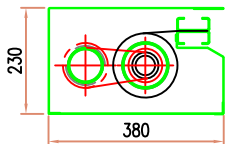

"THE SMOKE & FIRE CONTAINMENT PEOPLE"
WWW.DOORSYSINC.COM

DSI-H 3HR HORIZONTAL FIRE CURTAIN

HEAD BOX DIMENSIONS

TAIL END BOX DIMENSIONS

UP TO 3M IN LENGTH

UP TO 7M IN LENGTH

UP TO 10M LENGTH

CURTAIN CLEAR LENGTH	CURTAIN CLEAR WIDTH
3'4" [1m] to 9'10" [3m]	3'4" [1m] to 26'3" [8m]
9'10" [3m] to 23'0" [7m]	5'3" [1.6m] to 26'3" [8m]
23'0" [7m] to 33'0" [10m]	5'3" [1.6m] to 26'3" [8m]

HEADBOX	
Width (HBW)	Height (HBH)
15" [380mm]	9" [230mm]
17-3/4" [450mm]	11" [280mm]
18-1/2" [470mm]	11-3/4" [300mm]

TAIL END BOX	
Width (TBW)	Height (TBH)
13-3/4" [350mm]	11-3/4" [300mm]
13-3/4" [350mm]	11-3/4" [300mm]
13-3/4" [350mm]	11-3/4" [300mm]