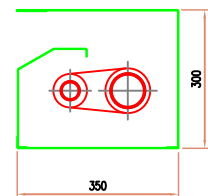

"THE SMOKE & FIRE CONTAINMENT PEOPLE"
WWW.DOORSYSINC.COM

DSI-H 3HR HORIZONTAL FIRE CURTAIN

HEAD BOX DIMENSIONS

TAIL END BOX DIMENSIONS

UP TO 3M IN LENGTH

UP TO 7M IN LENGTH

UP TO 10M LENGTH

CURTAIN CLEAR LENGTH	CURTAIN CLEAR WIDTH
3'4" [1m] to 9'10" [3m]	3'4" [1m] to 26'3" [8m]
9'10" [3m] to 23'0" [7m]	5'3" [1.6m] to 26'3" [8m]
23'0" [7m] to 33'0" [10m]	5'3" [1.6m] to 26'3" [8m]

HEADBOX	
Width (HBW)	Height (HBH)
15" [380mm]	9" [230mm]
17-3/4" [450mm]	11" [280mm]
18-1/2" [470mm]	11-3/4" [300mm]

TAIL END BOX	
Width (TBW)	Height (TBH)
13-3/4" [350mm]	11-3/4" [300mm]
13-3/4" [350mm]	11-3/4" [300mm]
13-3/4" [350mm]	11-3/4" [300mm]