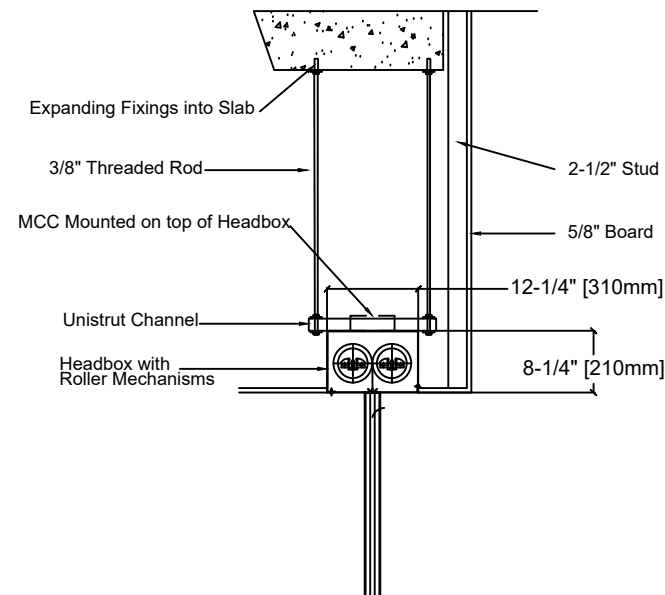

HEADBOX FLUSH TO CEILING CONFIGURATION

**SINGLE ROLLER
LESS THAN 14' IN WIDTH**

**MULTIPLE (OVER/UNDER) ROLLER
MORE THAN 14' IN WIDTH**

**MULTIPLE (SIDE BY SIDE) ROLLER
MORE THAN 14' IN WIDTH**

ALL HEADBOX SIZES SHOWN ARE FOR CURTAIN DROPS LESS THAN 9' 10". PLEASE SEE HEADBOX SIZING CHART FOR CURTAIN DROPS MORE THAN 9'10".