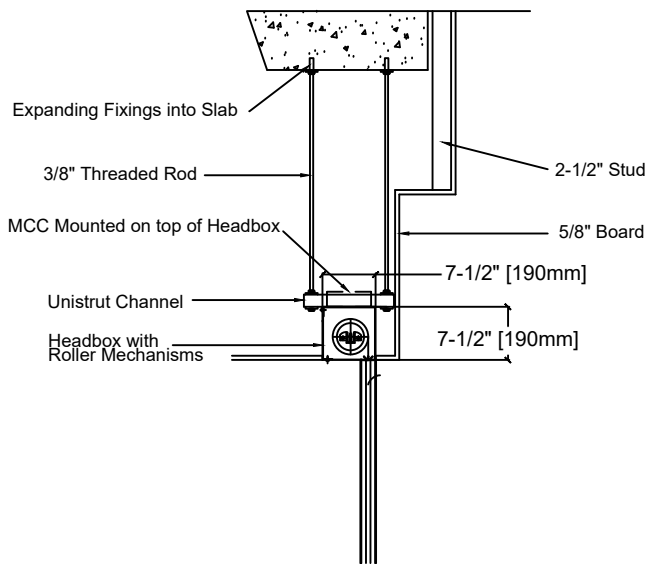

HEADBOX FLUSH TO CEILING CONFIGURATION

**SINGLE ROLLER
LESS THAN 14' IN WIDTH**

**MULTIPLE (OVER/UNDER) ROLLER
MORE THAN 14' IN WIDTH**

**MULTIPLE (SIDE BY SIDE) ROLLER
MORE THAN 14' IN WIDTH**

ALL HEADBOX SIZES SHOWN ARE FOR CURTAIN DROPS LESS THAN 9' 10". PLEASE SEE HEADBOX SIZING CHART FOR CURTAIN DROPS MORE THAN 9'10".