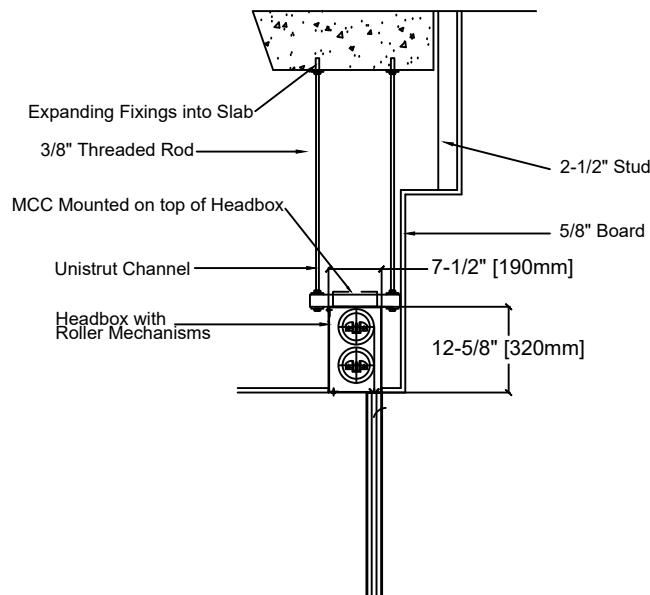

HEADBOX FLUSH TO CEILING CONFIGURATION

**SINGLE ROLLER
LESS THAN 14' IN WIDTH**

**MULTIPLE (OVER/UNDER) ROLLER
MORE THAN 14' IN WIDTH**

**MULTIPLE (SIDE BY SIDE) ROLLER
MORE THAN 14' IN WIDTH**

ALL HEADBOX SIZES SHOWN ARE FOR CURTAIN DROPS LESS THAN 9' 10". PLEASE SEE HEADBOX SIZING CHART FOR CURTAIN DROPS MORE THAN 9'10".