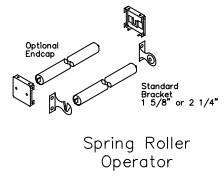

DRAPER Manual FlexShade Dimensions

	Fascia/Endcaps		Brackets	
	Small	Large	Small	Large
A1	3 7/8"	4 5/8"	A2 2 1/4"	2 1/4"
B1	1 15/16"	2 1/4"	B2 1 7/8"	2 1/2"
C1	1 11/16"	2 1/4"	C2 1 5/8"	2 1/4"
D1	3 3/8"	4 5/8"	D2 3"	4 1/4"
F1	2 3/8"	2 5/8"	E2 2 1/2"	3 1/4"

DRAPER MANUAL FLEXSHADE Dimensions & Data

DRAPER MANUAL FLEXSHADE Operator Details