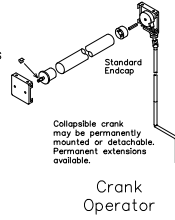

DRAPER Manual FlexShade Dimensions

	Fascia/Endcaps		Brackets	
	Small	Large	Small	Large
A1	3 7/8"	4 5/8"	A2 2 1/4"	2 1/4"
B1	1 15/16"	2 1/4"	B2 1 7/8"	2 1/2"
C1	1 11/16"	2 1/4"	C2 1 5/8"	2 1/4"
D1	3 3/8"	4 5/8"	D2 3"	4 1/4"
F1	2 3/8"	2 5/8"	E2 2 1/2"	3 1/4"