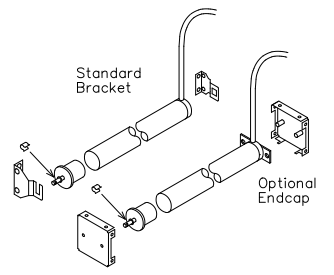

DRAPER Motorized FlexShade Dimensions

Fascia/Endcaps		Brackets	
Small	Large	Small	Large
A1	3 7/8" 4 5/8"	A2	2 1/2" 3 1/4"
B1	1 15/16" 2 1/4"	B2	1 3/8" 2"
C1	1 11/16" 2 1/4"	C2	1 5/8" 2 1/4"
D1	3 3/8" 4 5/8"	D2	3" 4 1/4"
F1	2 3/8" 2 5/8"	E2	3 1/16" 4"

DRAPER MOTORIZED FLEXSHADE Dimensions & Data

DRAPER MOTORIZED FLEXSHADE Operator Details