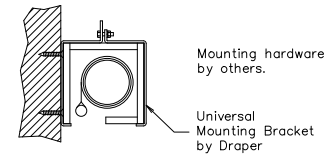

Mounting Details

Wall Mounting
Suggested Methods

Ceiling Mounting
Suggested Methods

Recessed Mounting
Suggested Methods

DRAPER ROLLERAMIC
Mounting Details

DRAPER

Rolleramic

DRAPER, Inc., 411 S. Pearl Street, Spiceland, Indiana 47385
EMAIL drapercontract@draperinc.com, PH 765-987-7999, FAX 866-637-5611