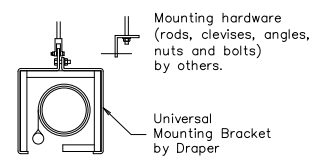

Mounting Details

Wall Mounting
Suggested Methods

Ceiling Mounting
Suggested Methods

Recessed Mounting
Suggested Methods

DRAPER ROLLERAMIC
Mounting Details

DRAPER

Rolleramic

DRAPER, Inc., 411 S. Pearl Street, Spiceland, Indiana 47385
EMAIL drapercontract@draperinc.com, PH 765-987-7999, FAX 866-637-5611