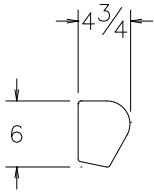

Conduit connection on back and top, 2 1/2" from left end of case.

Wall Mounting

Ceiling Mounting

Extended Mounting

SILHOUETTE Isometric Mounting Detail

Mounting Details

DRAPER

Silhouette/E