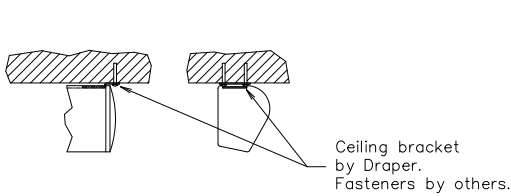

Conduit connection on back and top, 2 1/2" from left end of case.

Wall Mounting

Ceiling Mounting

Extended Mounting

SILHOUETTE Isometric Mounting Detail

Mounting Details

DRAPER

Silhouette/E