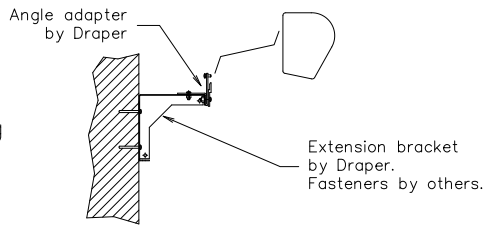

Conduit connection on back and top, 2 1/2" from left end of case.

Wall Mounting

Ceiling Mounting

Extended Mounting

SILHOUETTE Isometric Mounting Detail

Mounting Details

DRAPER

Silhouette/E