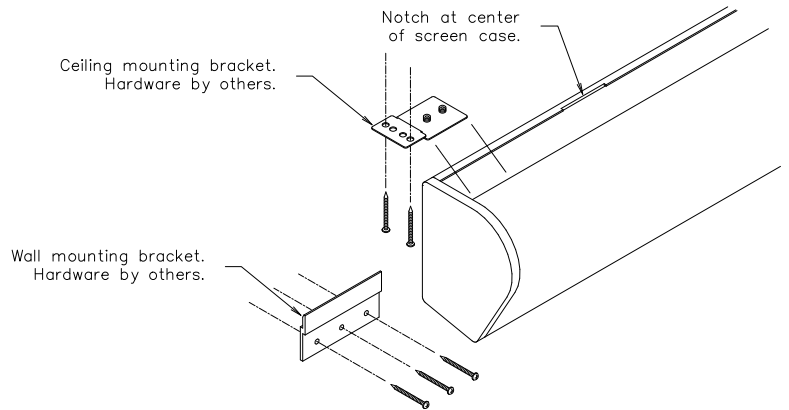

Conduit connection on back and top, 2 1/2" from left end of case.

Wall Mounting

Ceiling Mounting

Extended Mounting

SILHOUETTE Isometric Mounting Detail

Mounting Details

DRAPER

Silhouette/E