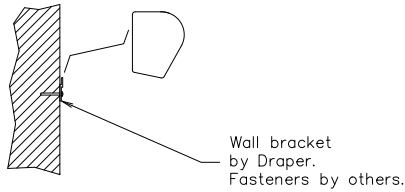

Conduit connection on back and top, 2 1/2" from left end of case.

Wall Mounting

Ceiling Mounting

Extended Mounting

SILHOUETTE Isometric Mounting Detail

Mounting Details

DRAPER

Silhouette/E