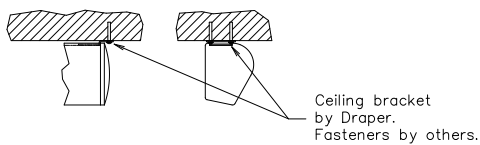

Wall Mounting

Ceiling Mounting

Extended Mounting

Mounting Details

DRAPER

Silhouette/M

DRAPER, Inc., 411 S. Pearl Street, Spiceland, Indiana 47385  
 EMAIL drapercontract@draperinc.com, PH 765-987-7999, FAX 866-637-5611