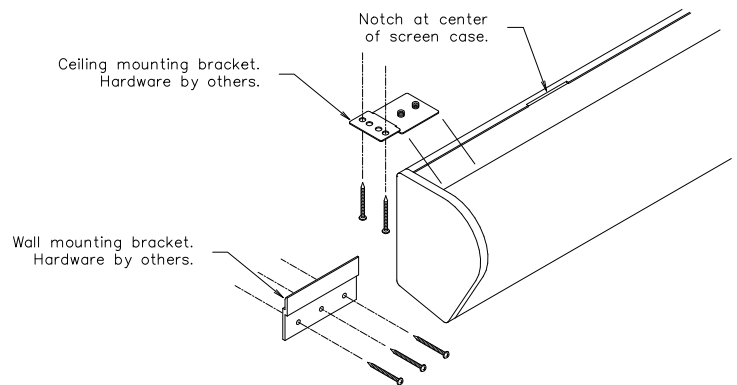

Wall Mounting

Ceiling Mounting

Extended Mounting

Mounting Details

DRAPER

Silhouette/M

DRAPER, Inc., 411 S. Pearl Street, Spiceland, Indiana 47385  
 EMAIL drapercontract@draperinc.com, PH 765-987-7999, FAX 866-637-5611