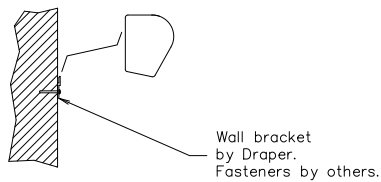

Wall Mounting

Ceiling Mounting

Extended Mounting

Mounting Details

DRAPER

Silhouette/M

DRAPER, Inc., 411 S. Pearl Street, Spiceland, Indiana 47385  
 EMAIL drapercontract@draperinc.com, PH 765-987-7999, FAX 866-637-5611