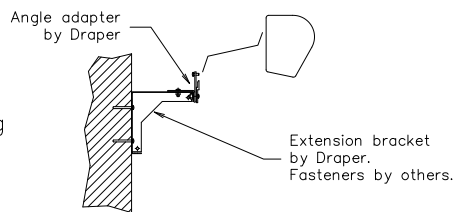

Wall Mounting

Ceiling Mounting

Extended Mounting

Mounting Details

DRAPER

Silhouette/M

DRAPER, Inc., 411 S. Pearl Street, Spiceland, Indiana 47385  
 EMAIL drapercontract@draperinc.com, PH 765-987-7999, FAX 866-637-5611