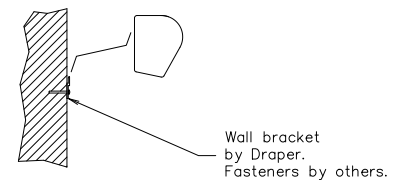

Wall Mounting

Ceiling Mounting

Extended Mounting

Mounting Details

DRAPER

Silhouette/V

DRAPER, Inc., 411 S. Pearl Street, Spiceland, Indiana 47385  
 EMAIL drapercontract@draperinc.com, PH 765-987-7999, FAX 866-637-5611