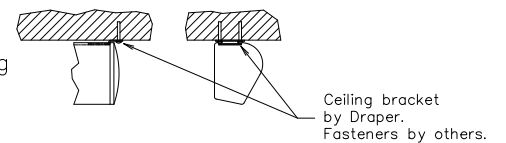

Wall Mounting

Ceiling Mounting

Extended Mounting

Mounting Details

DRAPER

Silhouette/V

DRAPER, Inc., 411 S. Pearl Street, Spiceland, Indiana 47385  
 EMAIL drapercontract@draperinc.com, PH 765-987-7999, FAX 866-637-5611