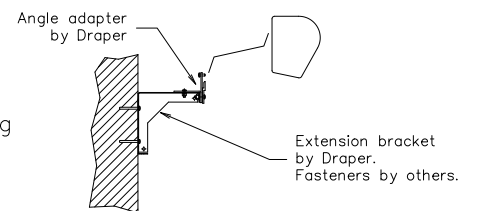

Wall Mounting

Ceiling Mounting

Extended Mounting

Mounting Details

DRAPER

Silhouette/V

DRAPER, Inc., 411 S. Pearl Street, Spiceland, Indiana 47385  
 EMAIL drapercontract@draperinc.com, PH 765-987-7999, FAX 866-637-5611