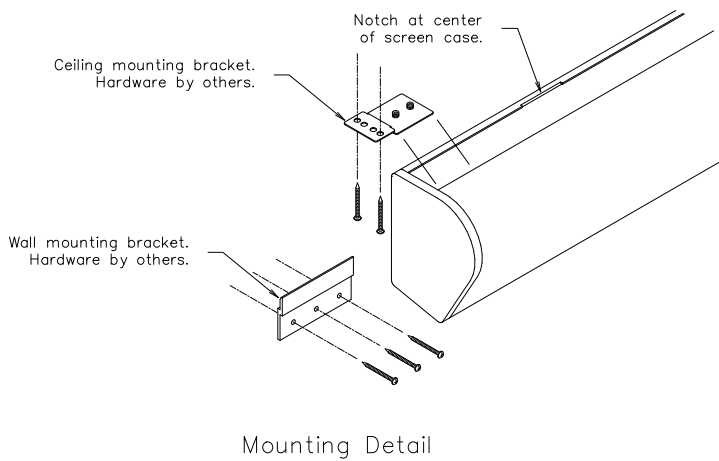

Wall Mounting

Ceiling Mounting

Extended Mounting

Mounting Details

DRAPER

Silhouette/V

DRAPER, Inc., 411 S. Pearl Street, Spiceland, Indiana 47385  
 EMAIL drapercontract@draperinc.com, PH 765-987-7999, FAX 866-637-5611