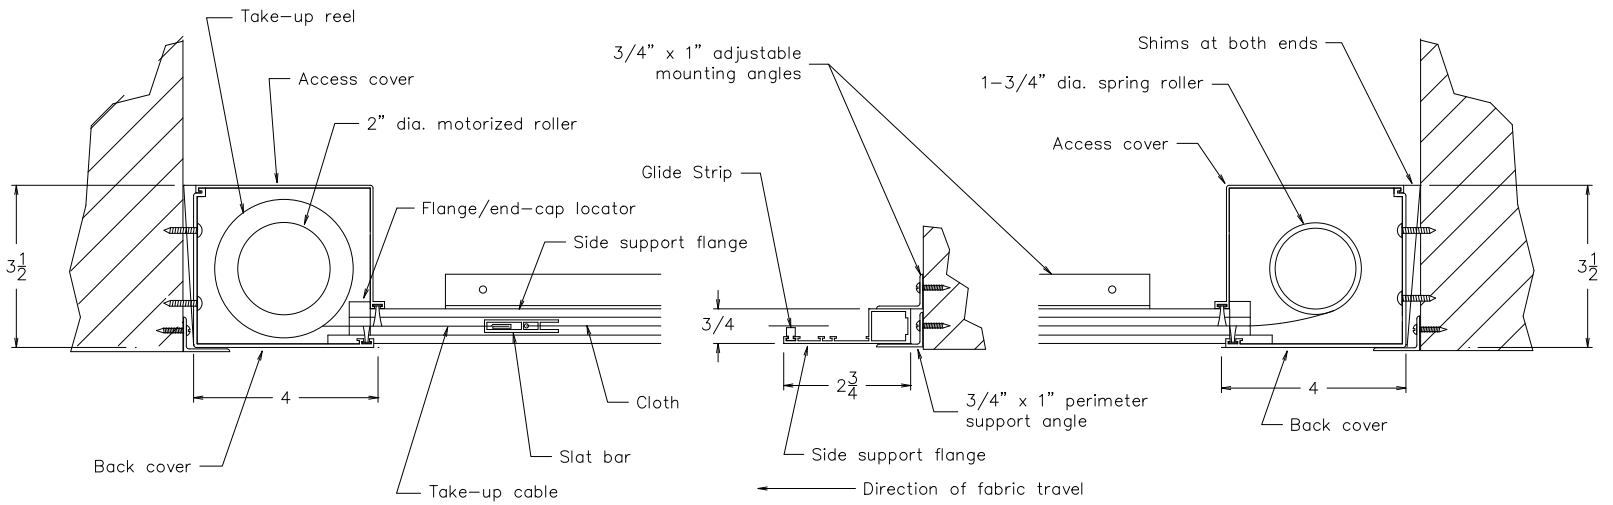

DRAPER SKYLIGHT FLEXSHADE
Typical Outside Installation – Boxes Down

DRAPER SKYLIGHT FLEXSHADE
Typical Inside Installation – Boxes Up