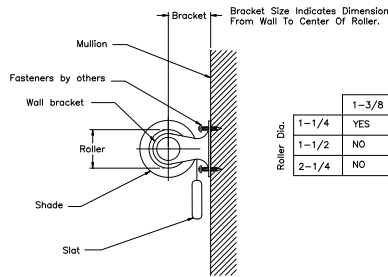

Roller Dia.	Brackets		
	1-3/8	1-3/4	2-3/4
1-1/4	YES	YES	YES
1-1/2	NO	YES	YES
2-1/4	NO	NO	YES