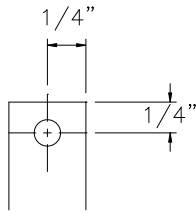

## WALL BRACKETS

\* CAN ALSO SUPPLY 1 3/4" AND 2 3/4" L C PROJECTION

## MOUNTING HOLES

Roller Dia.	Brackets		
	1-3/8	1-3/4	2-3/4
1-1/4	YES	YES	YES
1-1/2	NO	YES	YES
2-1/4	NO	NO	YES