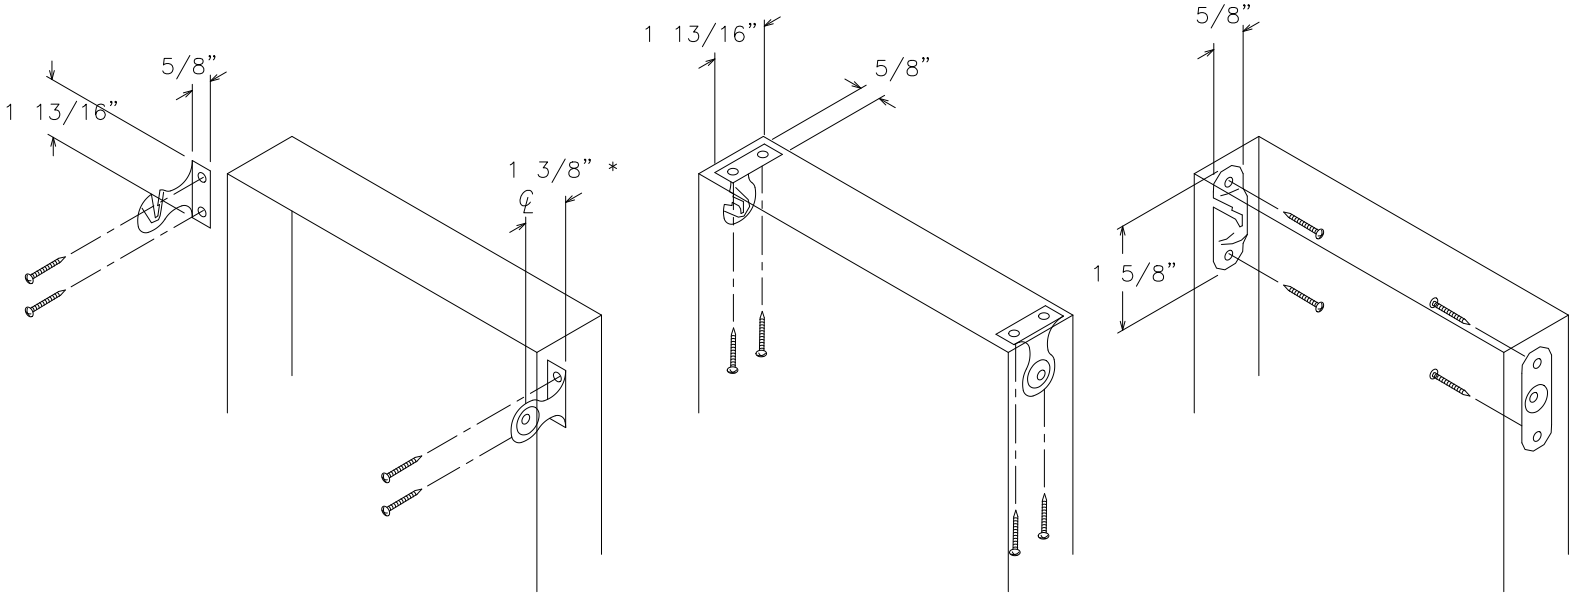

## WALL BRACKETS

\* CAN ALSO SUPPLY 1 3/4" AND 2 3/4" L C PROJECTION