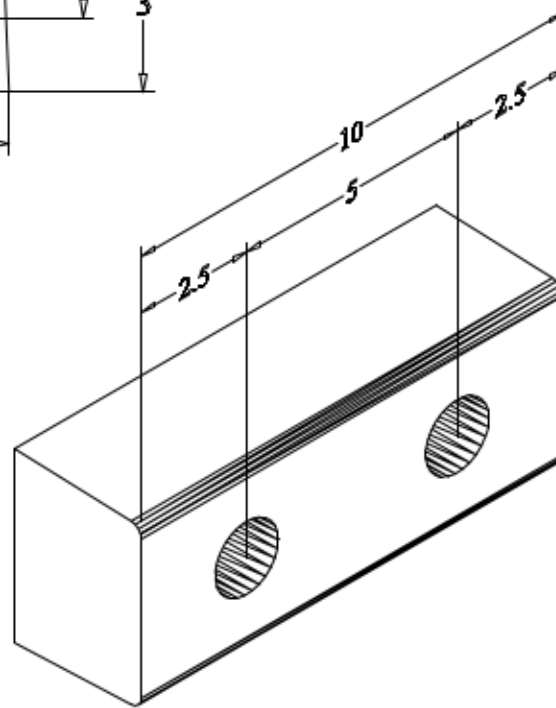

Durable Corporation
(800) 537-1603

DBE-10

MODEL: *DBE-10*
MOLDED BUMPER

Size
Length 10⁰⁰
Height 4⁰⁰
Projection 3⁰⁰
-Hole Centers 5⁰⁰

Date : 02/17/10

Please note : all dimensions are +/- 1/8"

Property of Durable Corporation