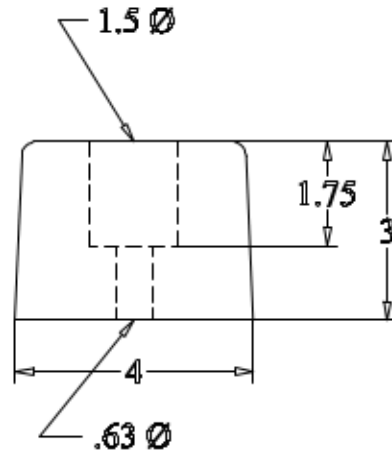

Durable Corporation
(800) 537-1603

DBE-10

MODEL: *DBE-10*
MOLDED BUMPER

Size
Length 10⁰⁰
Height 4⁰⁰
Projection 3⁰⁰
-Hole Centers 5⁰⁰

Date : 02/17/10

Please note : all dimensions are +/- 1/8"

Property of Durable Corporation