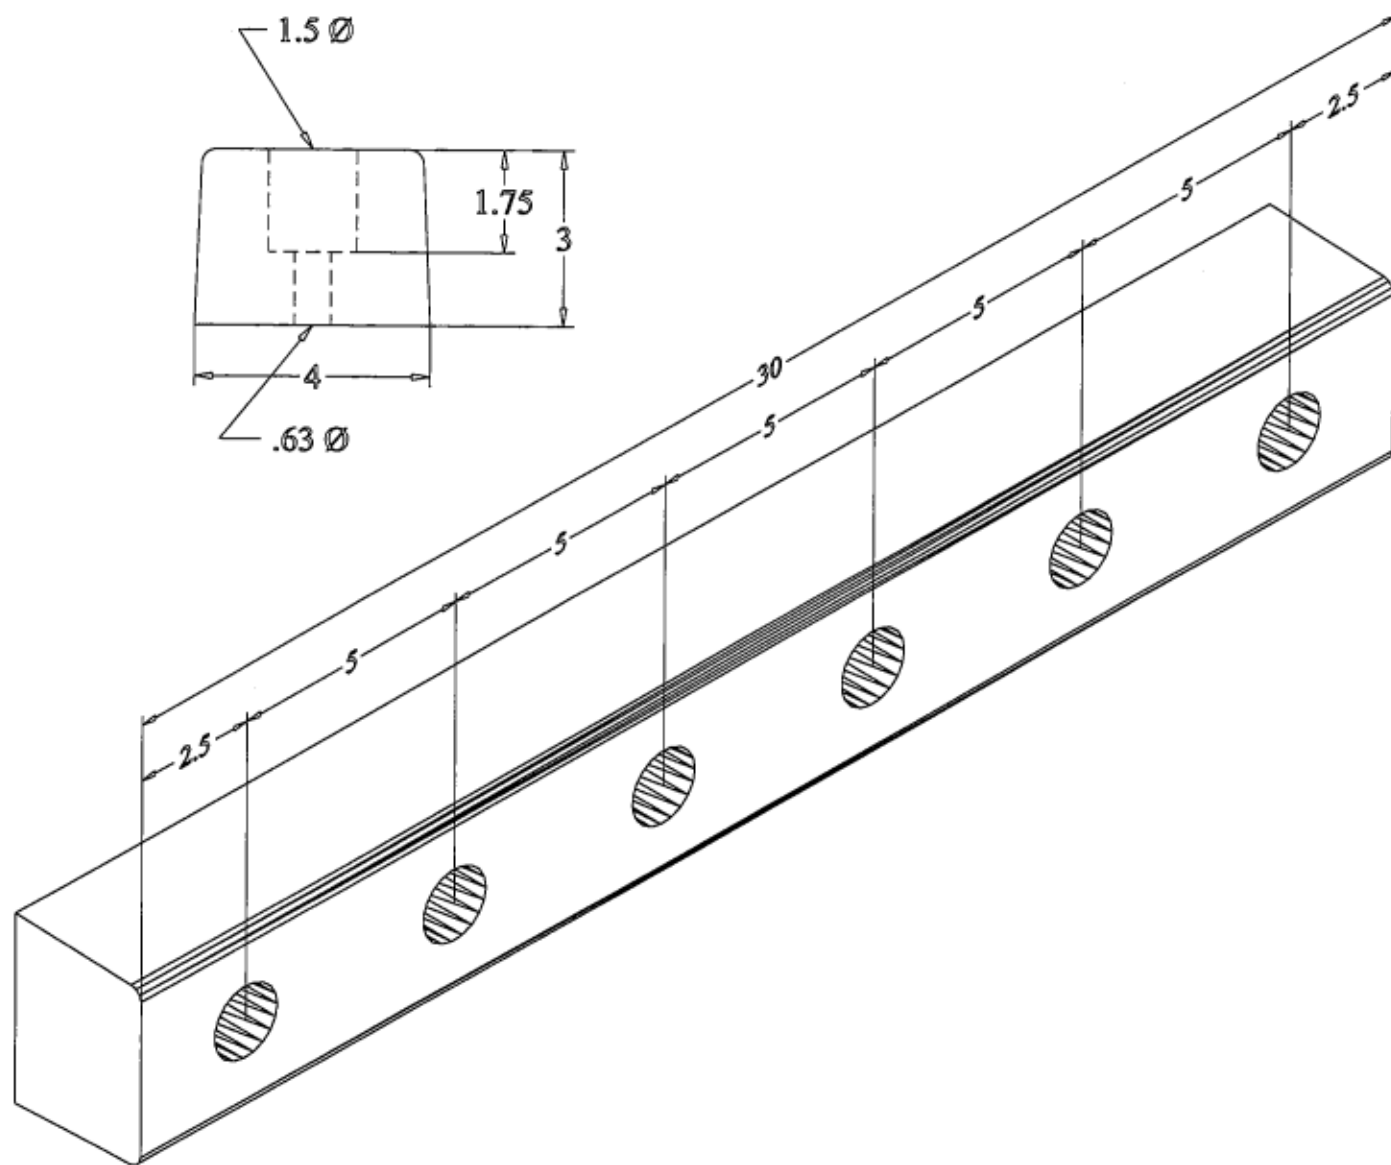

Durable Corporation
(800) 537-1603

DBE-30

MODEL: *DBE-30*
MOLDED BUMPER

Size

Length 30"

Height 4"

Projection 3"

-Hole Centers 5"

Date : 02/17/10

Please note : all dimensions are +/- 1/8"

Property of Durable Corporation