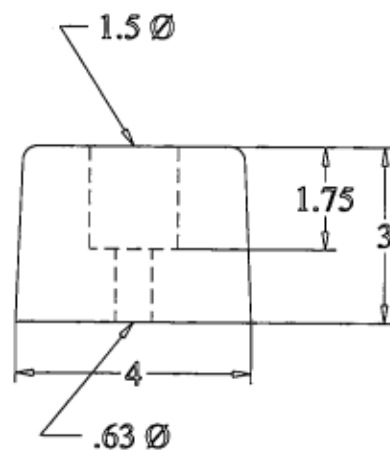

Durable Corporation
(800) 537-1603

DBE-30

MODEL: *DBE-30*
MOLDED BUMPER

Size

Length 30"

Height 4"

Projection 3"

-Hole Centers 5"

Date : 02/17/10

Please note : all dimensions are +/- 1/8"

Property of Durable Corporation