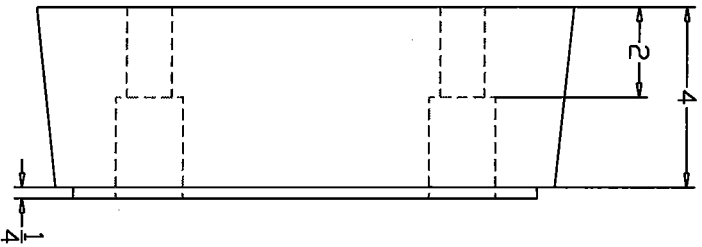

Durable Corporation
(800) 537-1603

Model: SS-1213

MODEL: SS1213
Spectra Shield

Size	13"
Overall Length	12"
Overall Height	4"
Overall Thickness	9-1/4" x 7"
-Anchor Holes	

Date : 10/07/09

Please note : all dimensions are +/- 1/8"