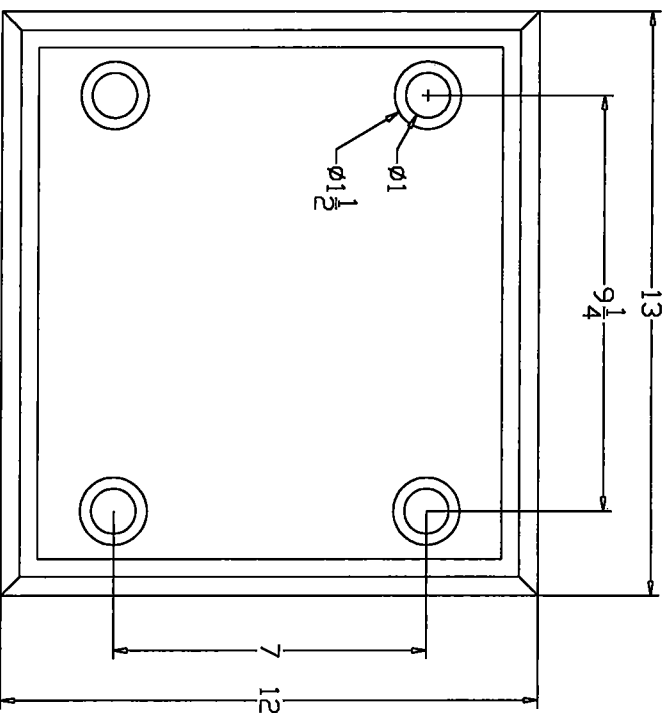

Durable Corporation
(800) 537-1603

Model: SS-1213

MODEL: SS1213
Spectra Shield

Size	13"
Overall Length	12"
Overall Height	4"
Overall Thickness	9-1/4" x 7"
-Anchor Holes	

Date : 10/07/09

Please note : all dimensions are +/- 1/8"