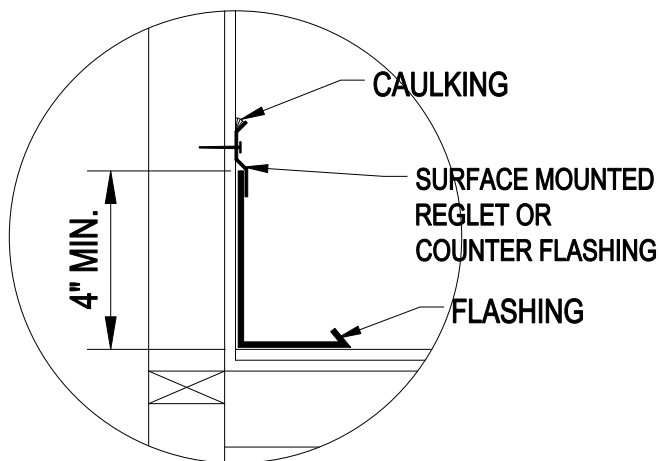

# BOXED-IN SOFFIT

MC-17D

SURFACE MOUNT FLASHING