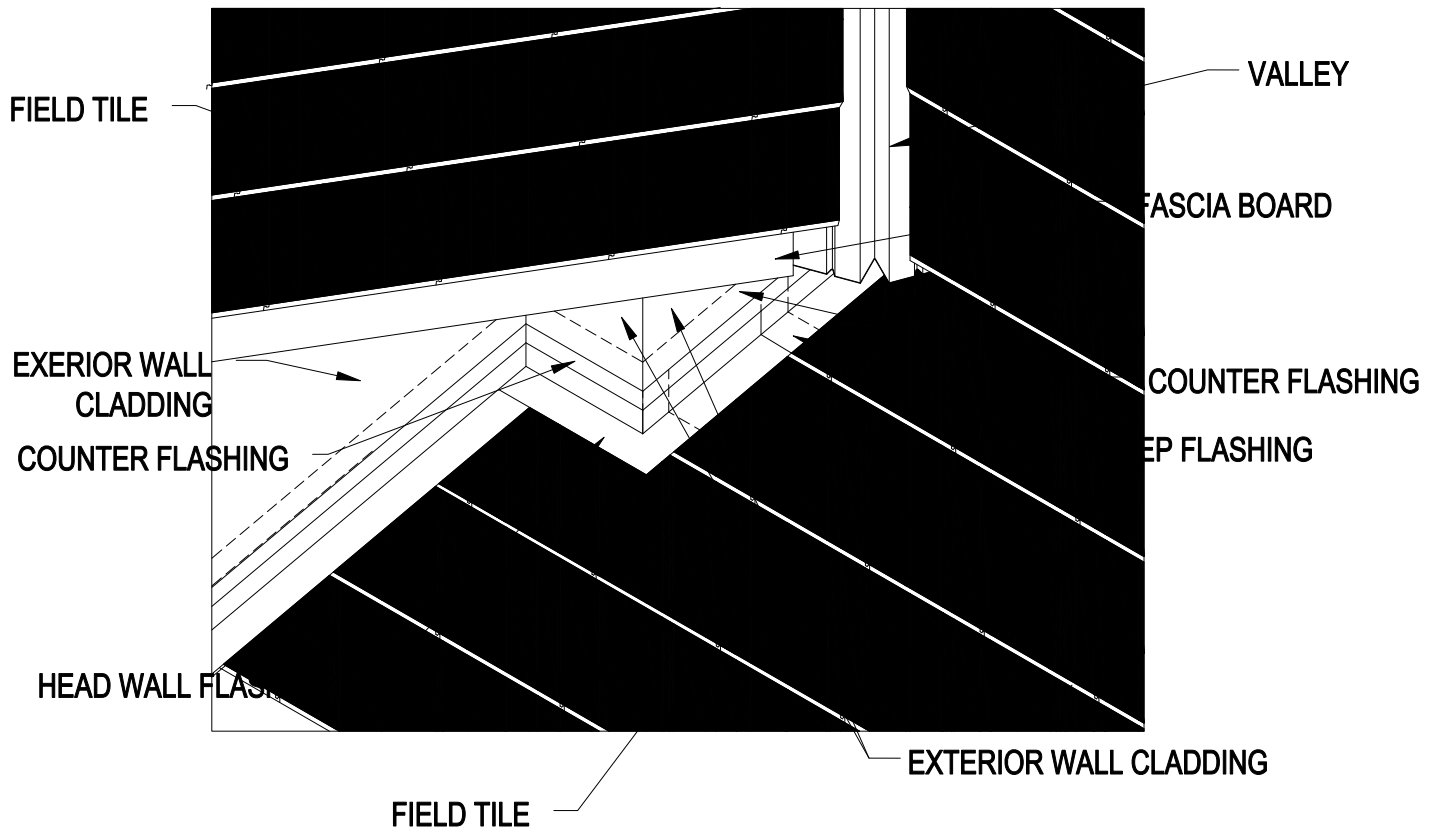

# BOXED-IN SOFFIT

MC-17D

SURFACE MOUNT FLASHING