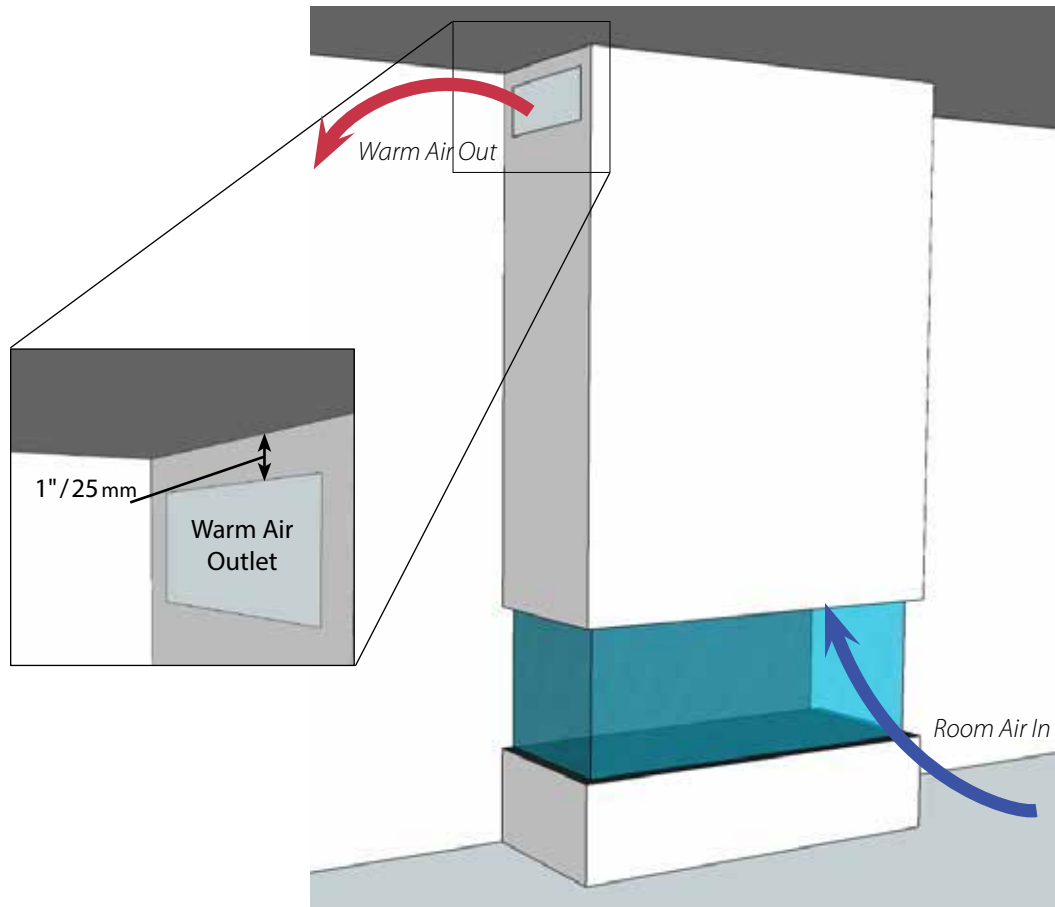

For proper operation, all Element4 fireplaces require a warm air outlet to be set in the enclosing wall. Please see the installation Manual for further details.

Framing Dimensions (Noncombustible Framing)	
Xt	46 ³ / ₄ " / 1184mm
Yt	12 ⁹ / ₁₆ " / 319mm
Z	39" / 986mm