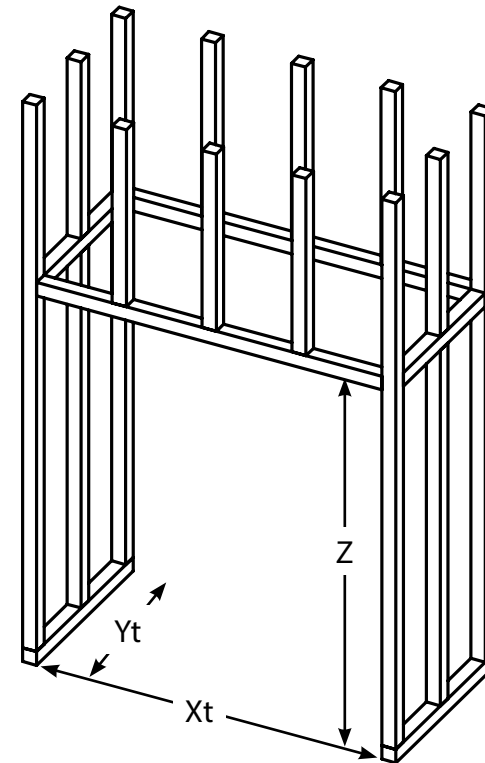

Letter	Inches	Millimeters
A	5 ¹⁵ / ₁₆	150
B	34 ¹ / ₄	869
C	42 ¹ / ₁₆	1084
D	2 ¹³ / ₁₆	71
E	32 ¹ / ₁₆	814
F	⁵ / ₈	15
G	11 ⁵ / ₈	319
H	37 ¹³ / ₁₆	961
I	35	889
J	26 ¹ / ₂	672
K	3 ³ / ₁₆	96
L	8 ⁷ / ₈	224
M	12 ⁹ / ₁₆	319
N	6 ⁵ / ₁₆	160

For proper operation, all Element4 fireplaces require a warm air outlet to be set in the enclosing wall. Please see the installation Manual for further details.

Framing Dimensions (Noncombustible Framing)	
Xt	46 ³ / ₄ " / 1184mm
Yt	12 ⁹ / ₁₆ " / 319mm
Z	39" / 986mm