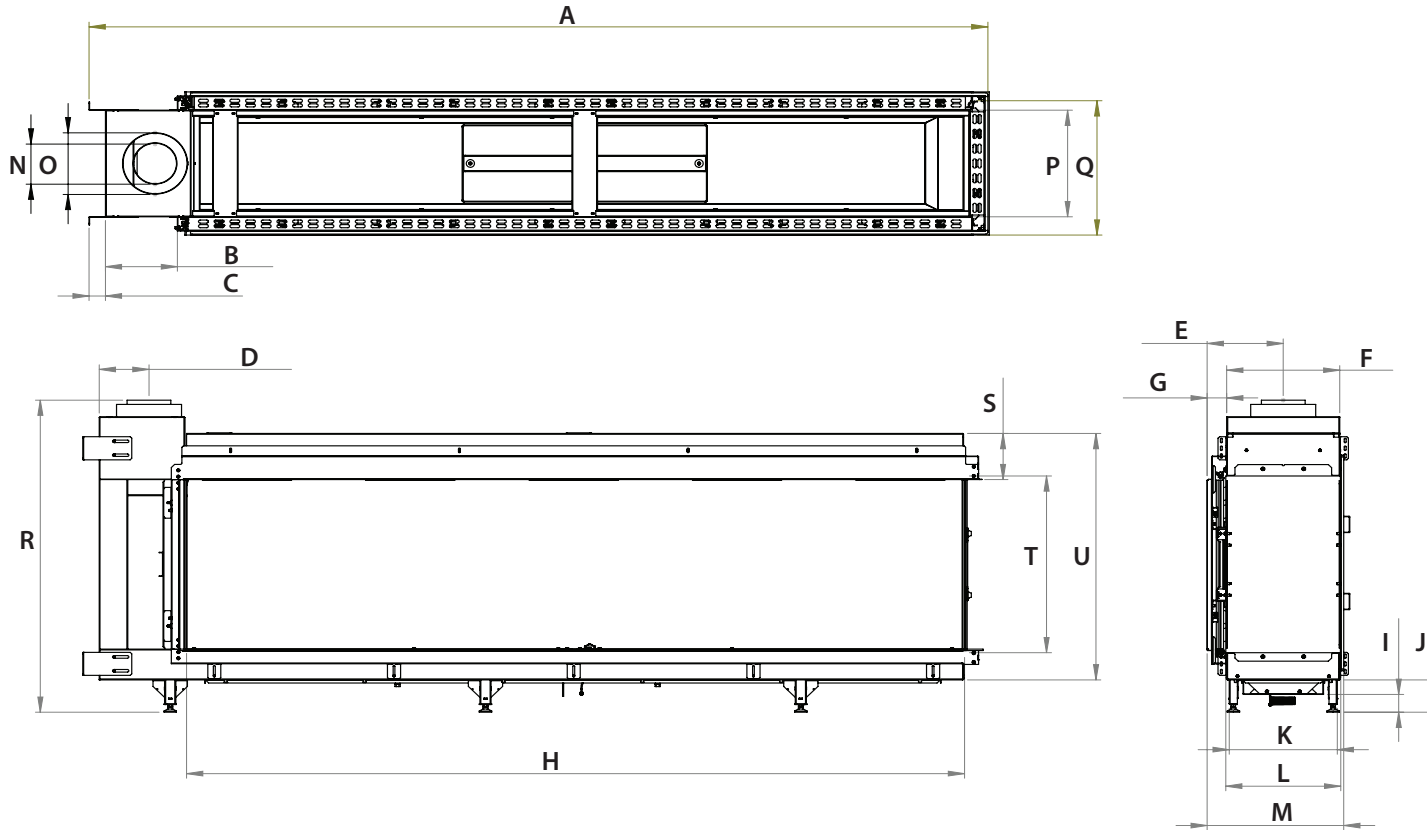

manufactured by
Element4 B.V.

Lucius 240H Planning Dimensions

2/2019

distributed by
EuropeanHome

Letter	A	B	C	D	E	F	G	H	I	J	K	L	M	N	O	P	Q	R
Inches	108 ⁵ / ₁₆	8 ¹ / ₁₆	2	6	9 ¹ / ₈	13 ³ / ₈	2 ³ / ₈	93 ³ / ₄	2 ⁵ / ₁₆	4 ³ / ₁₆	13 ¹ / ₁₆	13 ⁷ / ₈	16 ¹ / ₂	5 ¹ / ₈	7 ⁷ / ₈	13 ³ / ₈	17 ³ / ₁₆	39 ⁷ / ₈
Millimeters	2751	221	50	152	233	346	60	2381	58	105	331	352	418	130	200	346	436	1013

Letter	S	T	U
Inches	5 ¹⁵ / ₁₆	22 ⁵ / ₈	31 ¹ / ₂
Millimeters	150	574	800

Unit Weight	
Pounds	Kilograms
551	250

This information is for reference only. Please consult the Installation Manual for all details prior to making any design decisions.
Conversions from millimeters are rounded to the nearest fraction. A DWG file is available at www.europeanhome.com