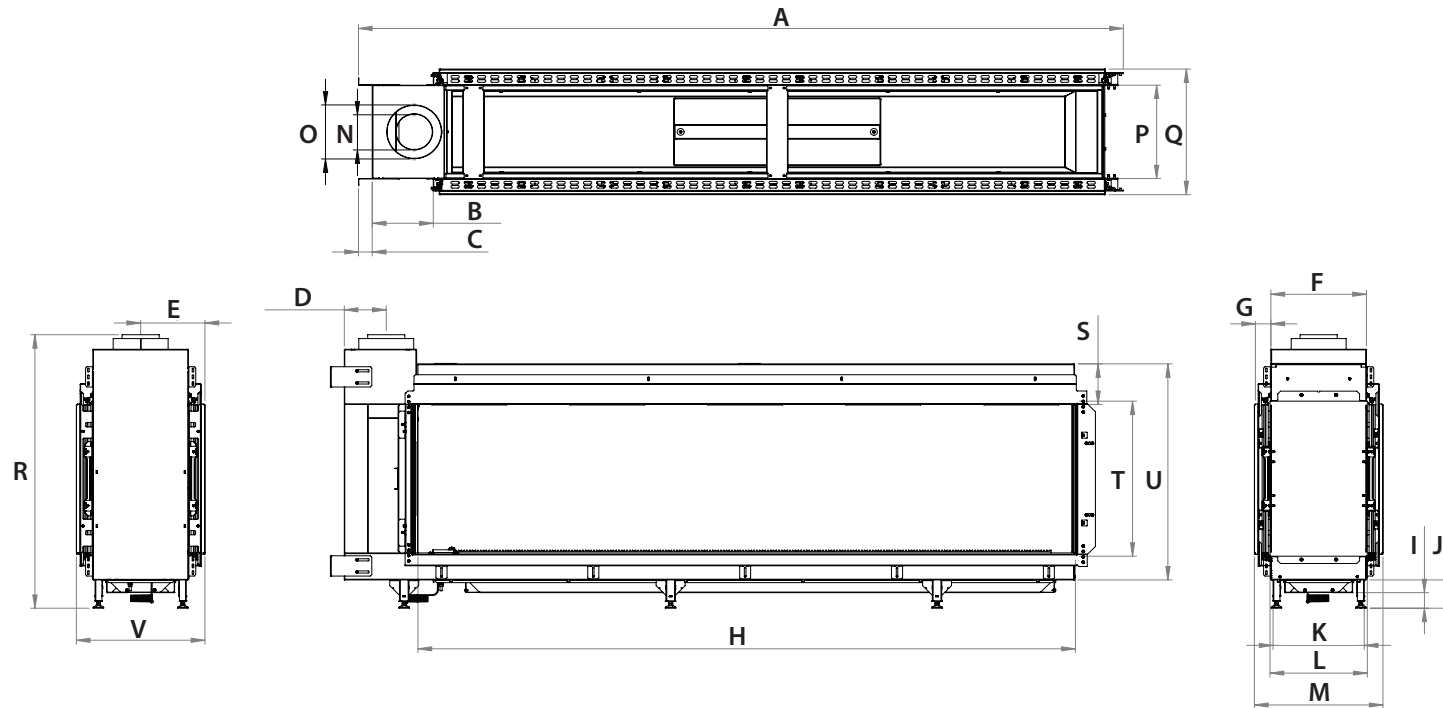

manufactured by
Element4 B.V.

Tenore 240H Planning Dimensions

2/2019

distributed by
EuropeanHome

Letter	A	B	C	D	E	F	G	H	I	J	K	L	M	N	O	P	Q	R
Inches	108 ⁵ / ₁₆	8 ¹ / ₁₆	2	6	9 ³ / ₈	13 ³ / ₈	2 ³ / ₁₆	93 ³ / ₄	2 ⁵ / ₁₆	4 ³ / ₁₆	13 ¹ / ₁₆	13 ⁷ / ₈	16 ¹ / ₂	5 ¹ / ₈	7 ⁷ / ₈	13 ³ / ₈	18 ⁵ / ₁₆	39 ⁷ / ₈
Millimeters	2751	221	50	152	233	346	56	2381	58	105	331	352	418	130	200	346	465	1013

Letter	S	T	U	V
Inches	5 ¹⁵ / ₁₆	22 ⁵ / ₈	31 ¹ / ₂	2 ⁵ / ₁₆
Millimeters	150	574	800	466

UNIT WEIGHT	
Pounds	Kilograms
551	250

This information is for reference only. Please consult the Installation Manual for all details prior to making any design decisions.
Conversions from millimeters are rounded to the nearest fraction. A DWG file is available at www.europeanhome.com