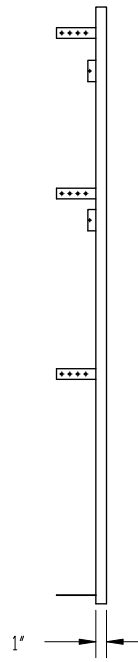

SIDE

EXCEL DRYER INC.
EAST LONGMEADOW, MA.

TITLE:
XLERATOR XCHANGER KIT

SIZE B	DWG. NO. CCF005.12	REV
SCALE: N/A	SHEET 1 OF 1