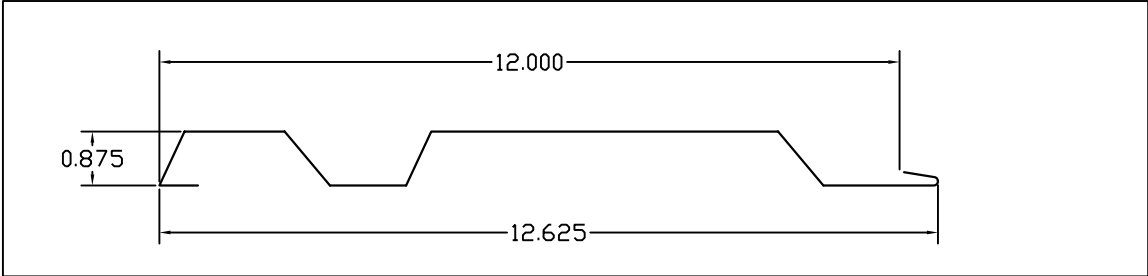

FABRAL HCF12-2C

Side Lap Detail