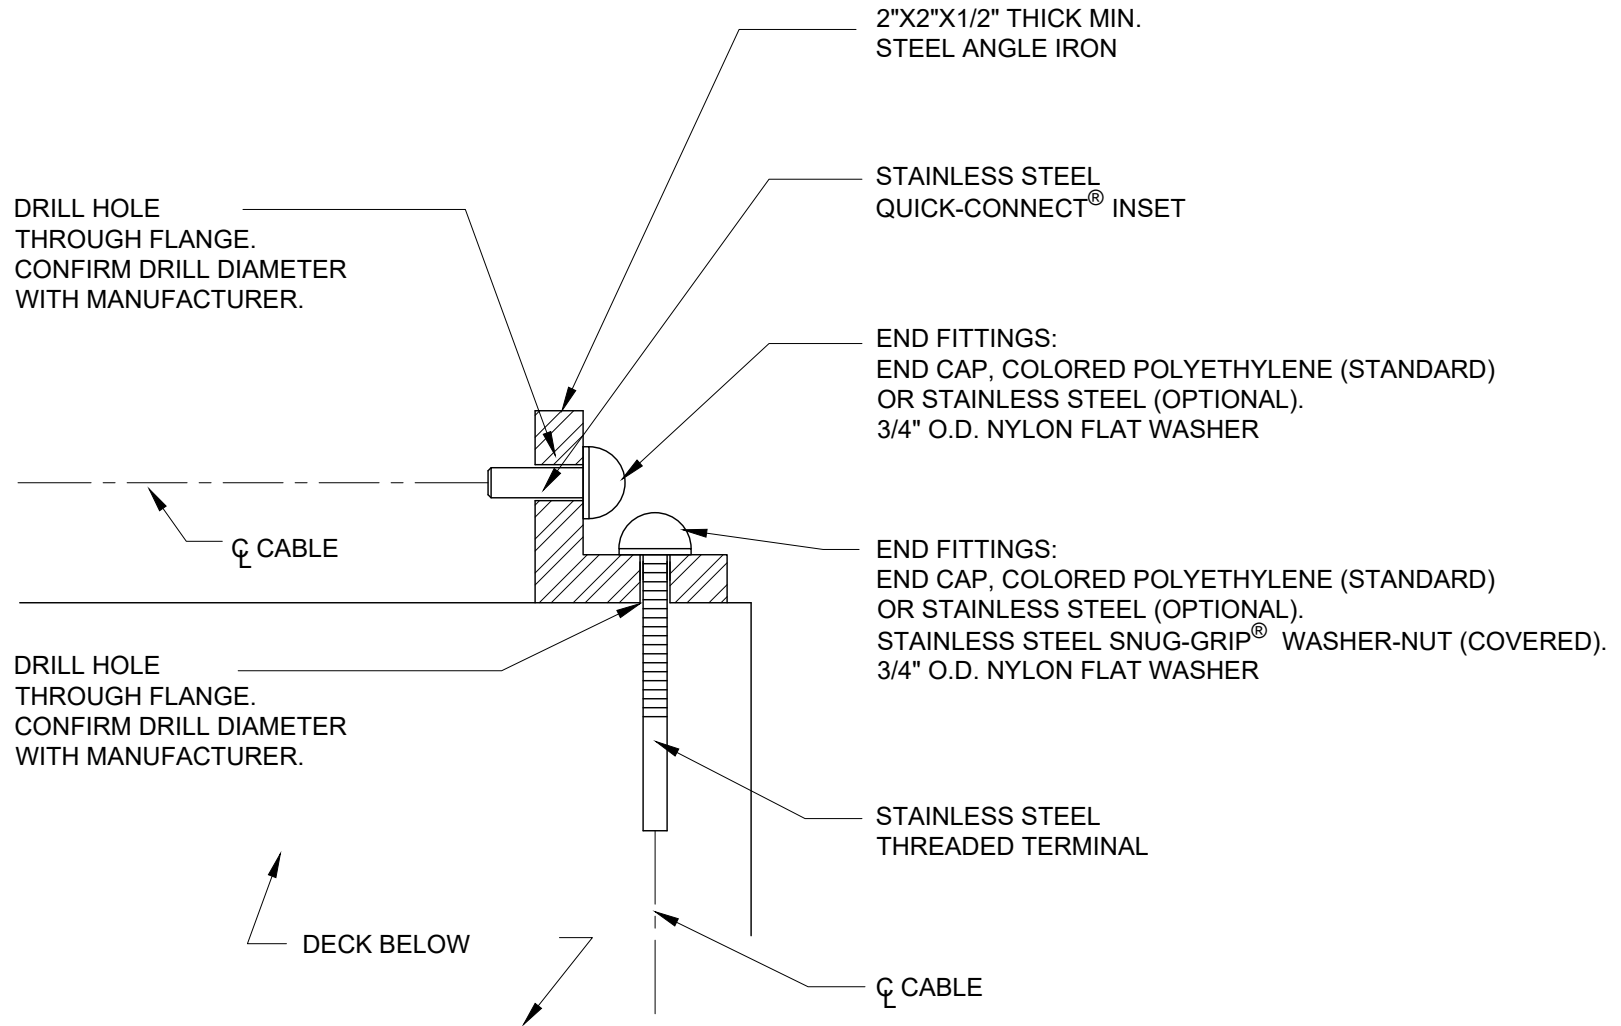

CORNERS: SINGLE ANGLE IRON POST  
WITH CABLES TERMINATING.

NOTE: DETAIL IS TYPICAL FOR 1/8", 3/16" AND 1/4" DIAMETER CABLERAIL KITS.

CableRail Reference Drawing:  
**COMBO TERMINATION IN SINGLE CORNER STEEL ANGLE POST**