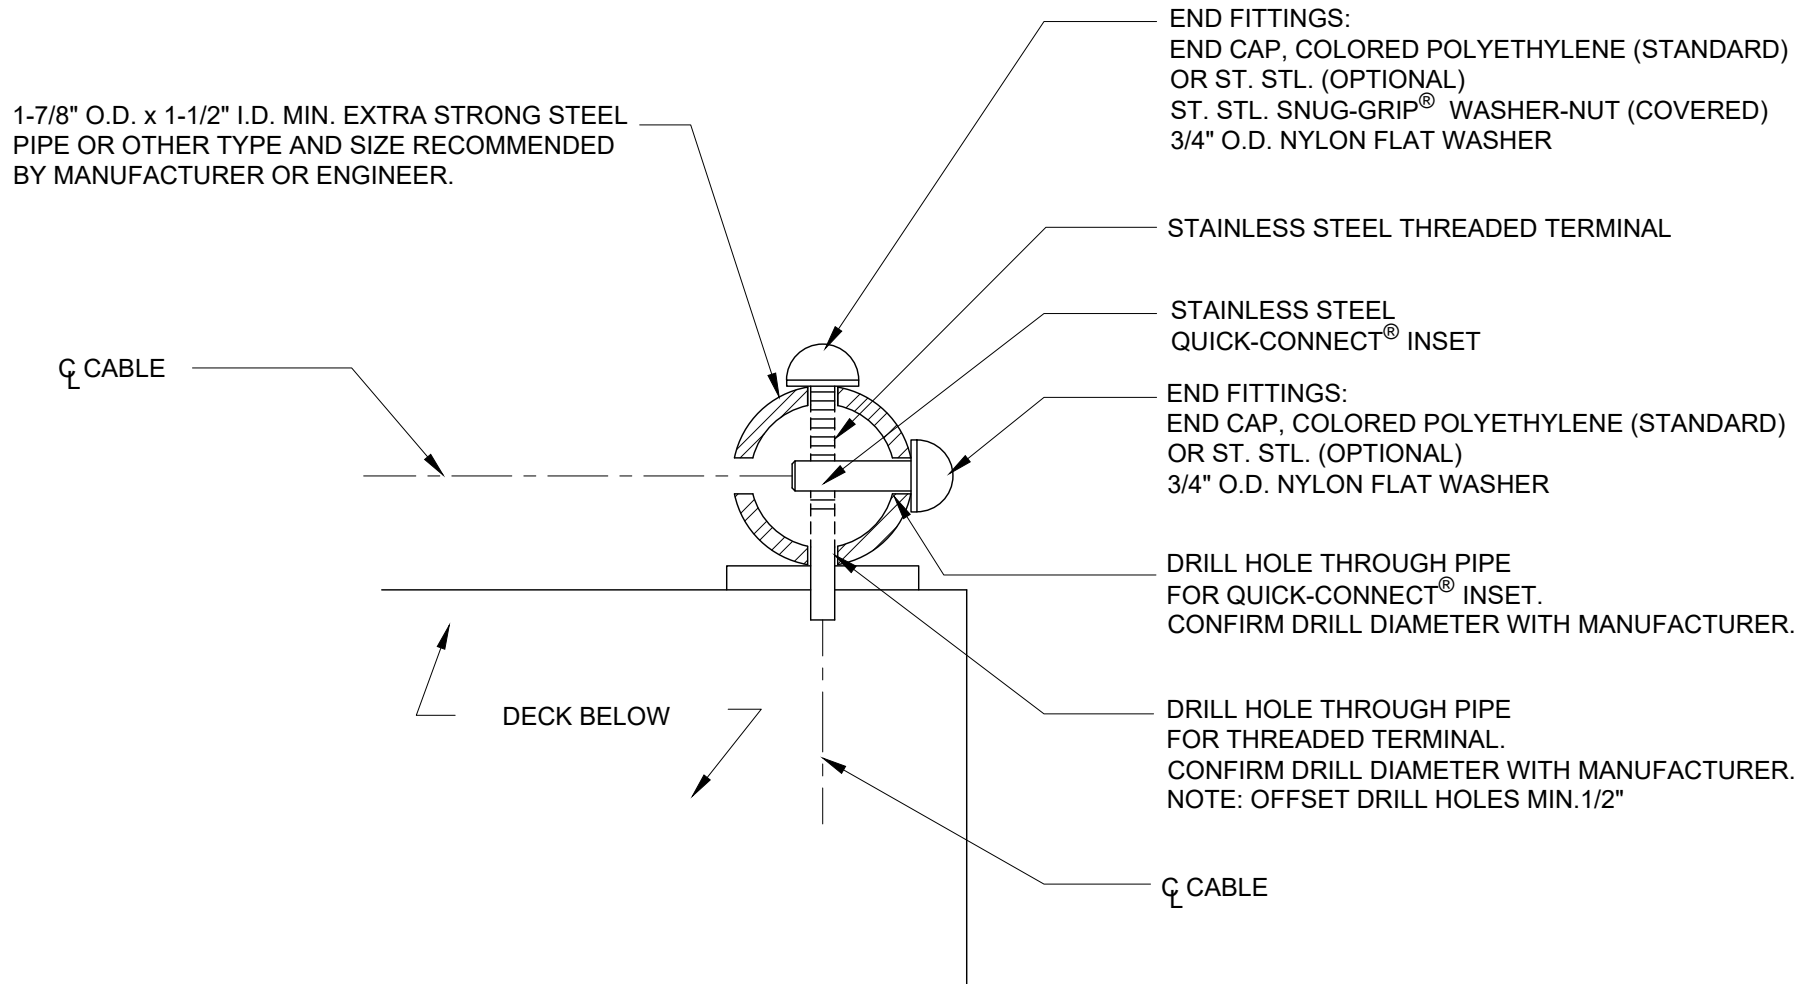

CORNERS: SINGLE STEEL PIPE POST WITH
CABLES TERMINATING

NOTE: DETAIL IS TYPICAL FOR 1/8", 3/16" AND 1/4" DIAMETER CABLERAIL KITS.

CableRail Reference Drawing:

COMBO TERMINATION IN SINGLE CORNER STEEL TUBE POST