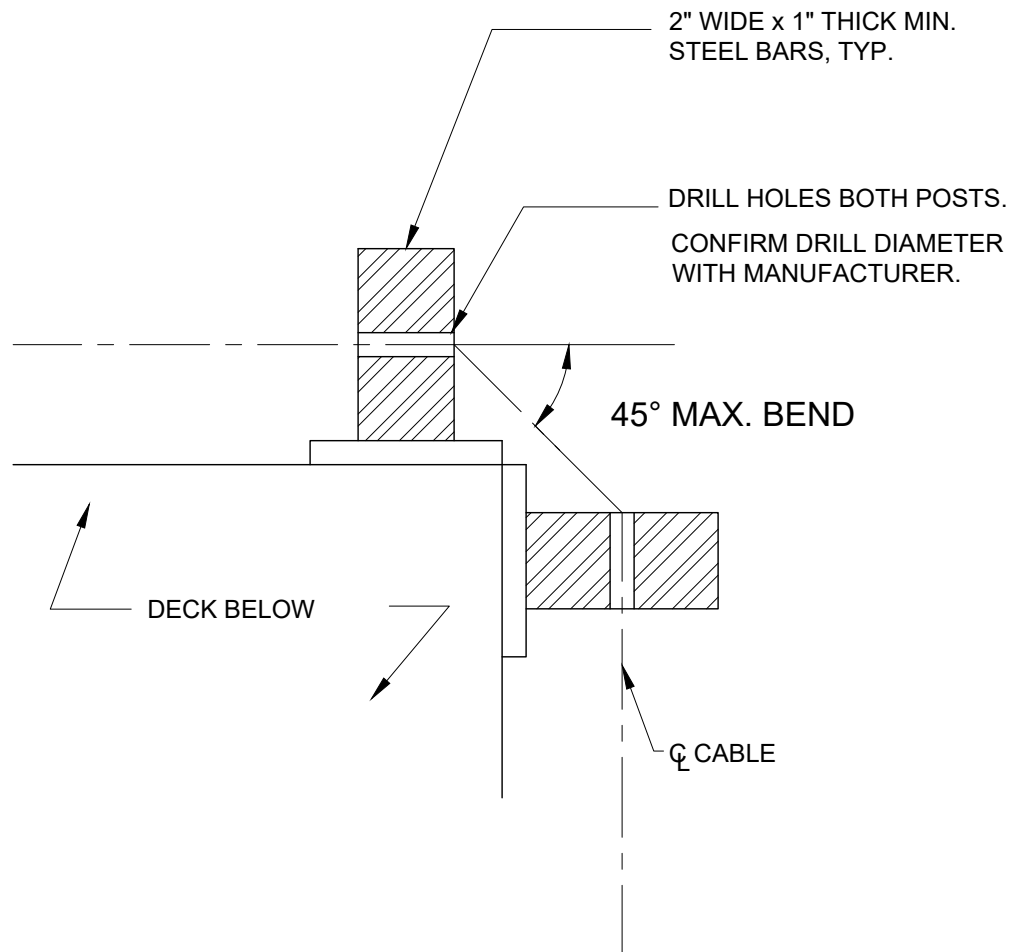

CORNERS: DOUBLE FLAT BAR STEEL POSTS  
WITH CABLES RUNNING CONTINUOUSLY.

NOTE: DETAIL IS TYPICAL FOR 1/8", 3/16" AND 1/4" DIAMETER CABLERAIL KITS.

CableRail Reference Drawing:  
**CONTINUOUS CABLE THROUGH DOUBLE CORNER STEEL FLAT BAR POSTS**