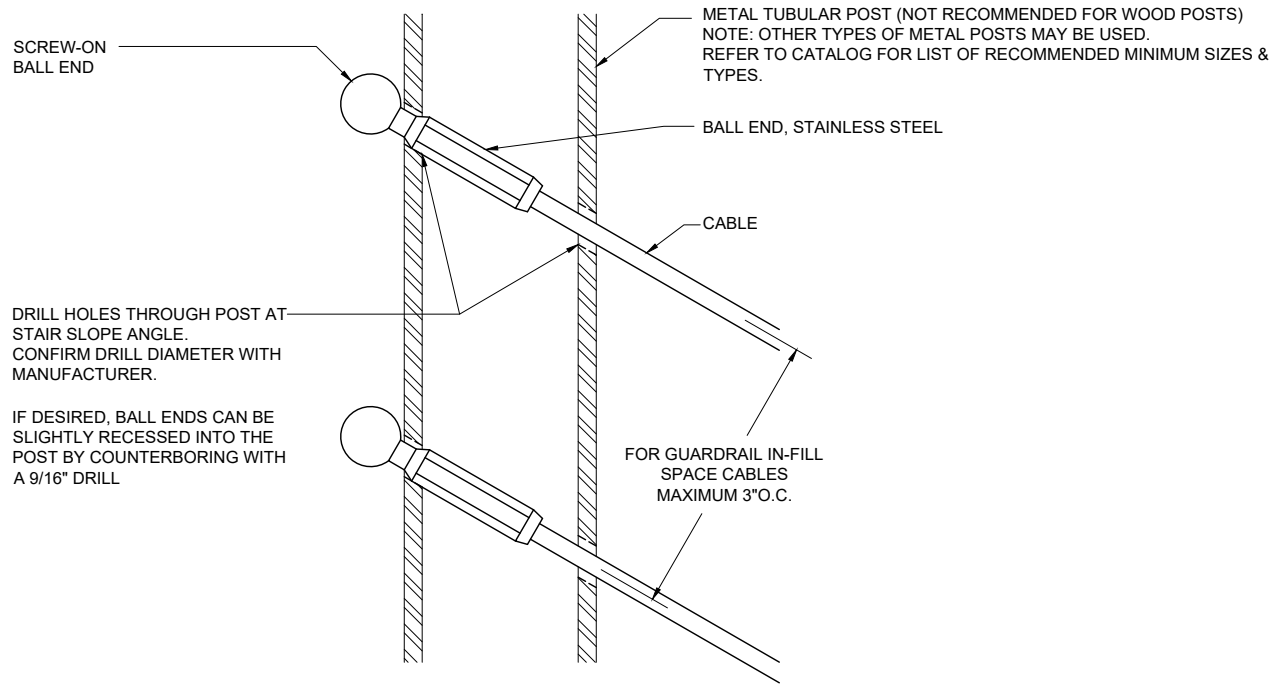

BALL END - ANGLED TERMINATION ON METAL POST
(DETAILS TYPICAL FOR 1/8", 3/16" & 1/4" CABLE)

CableRail Reference Drawing:
BALL END - STAIR TERMINATION

THIS DRAWING IS THE PROPERTY OF FEENEY INC. ANY REPRODUCTION OF THIS DOCUMENT WITHOUT THE EXPRESSED WRITTEN CONSENT OF FEENEY INC. IS STRICTLY PROHIBITED.