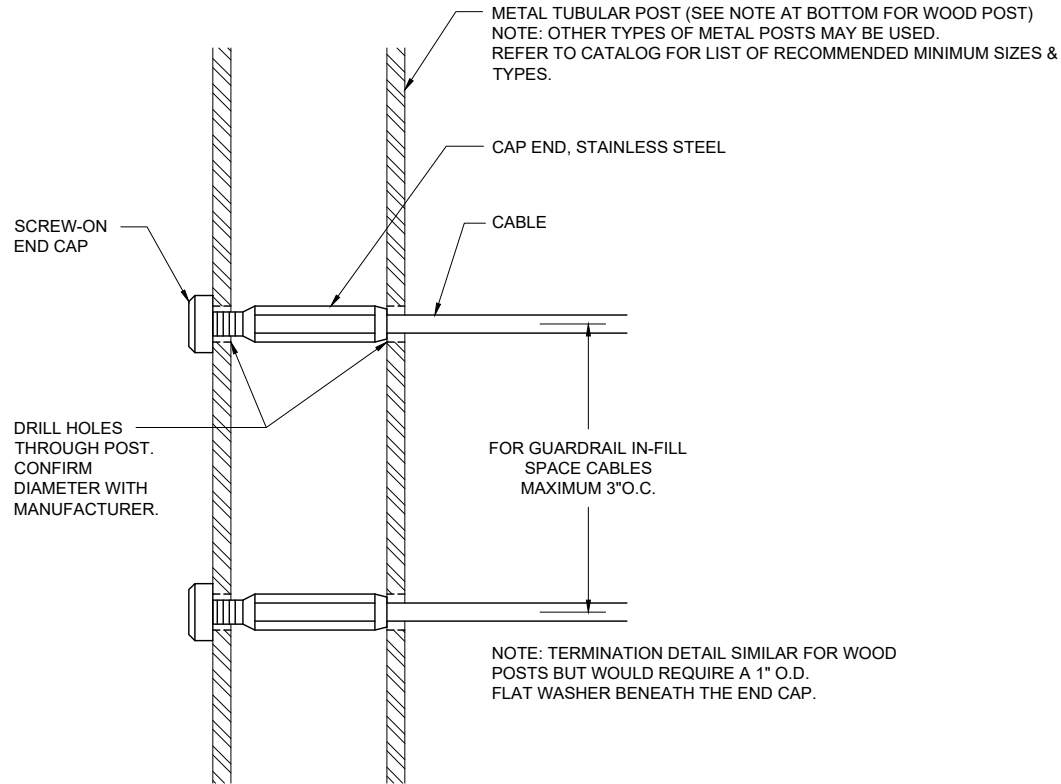

CAP END - HORIZONTAL TERMINATION ON METAL POST
 (DETAILS TYPICAL FOR 1/8", 3/16" & 1/4" CABLE)

CableRail Reference Drawing:
CAP END - LEVEL TERMINATION

THIS DRAWING IS THE PROPERTY OF FEENEY INC. ANY REPRODUCTION OF THIS DOCUMENT WITHOUT THE EXPRESSED WRITTEN CONSENT OF FEENEY INC. IS STRICTLY PROHIBITED.