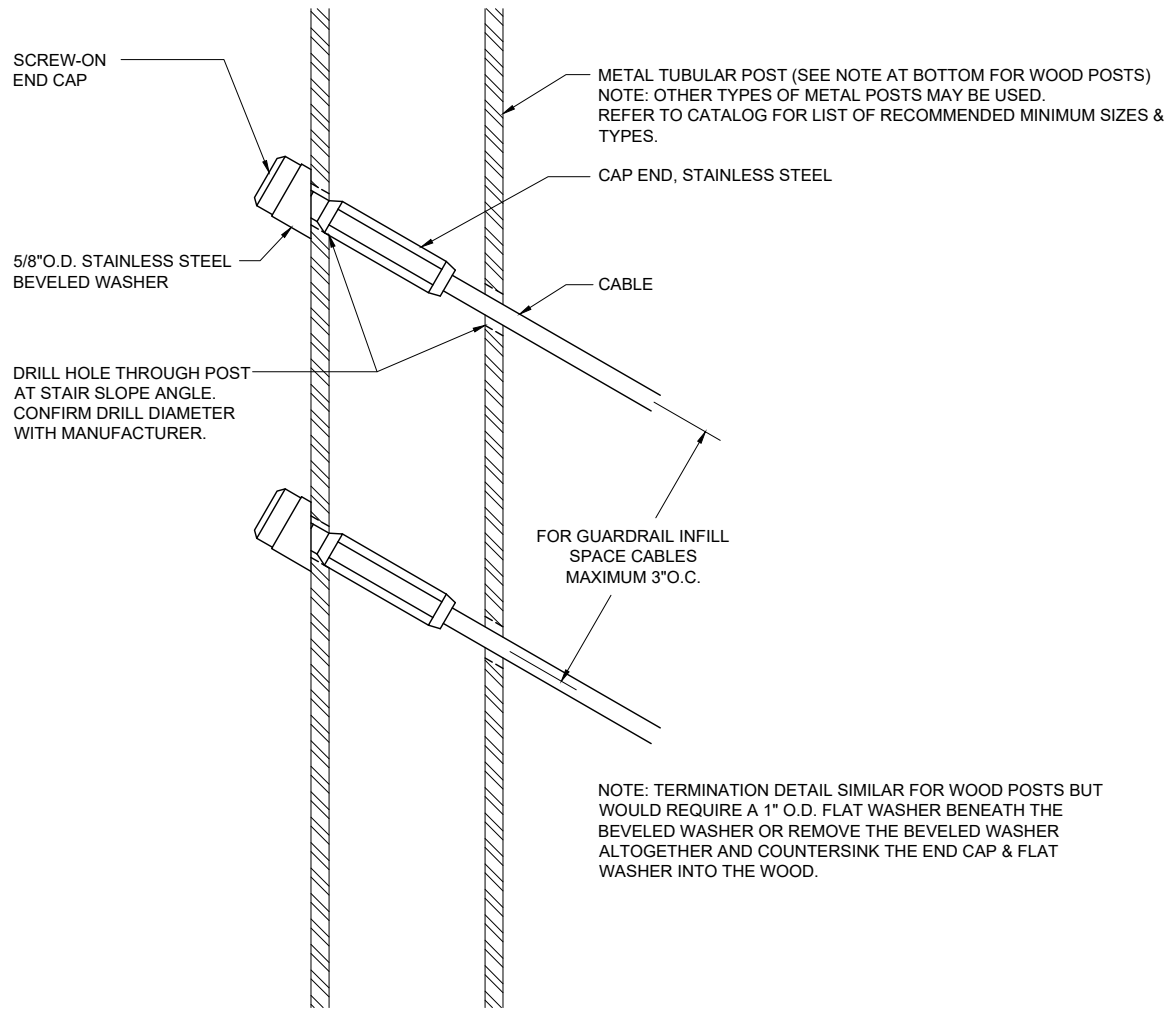

CAP END - ANGLED TERMINATION ON METAL POST
 (DETAILS TYPICAL FOR 1/8", 3/16" & 1/4" CABLE)

CableRail Reference Drawing:
CAP END - STAIR TERMINATION

THIS DRAWING IS THE PROPERTY OF FEENEY INC. ANY REPRODUCTION OF THIS DOCUMENT WITHOUT THE EXPRESSED WRITTEN CONSENT OF FEENEY INC. IS STRICTLY PROHIBITED.