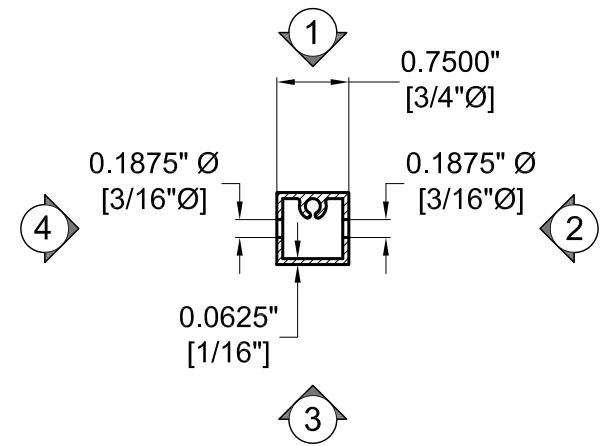

**INTERMEDIATE PICKET - DRILLING PATTERN ELEVATIONS**  
SCALE: 1/8" = 1"

**INTERMEDIATE PICKET - SECTION**  
SCALE: 1/2" = 1"

**NOTE: PICKET KIT INCLUDES BASE PLATE AND ASSEMBLY SCREWS**

PROJECT NAME :	
P.O. # :	
COLOR :	
SKU:	<b>7648</b>
POST SYSTEM: INTERMEDIATE PICKET KIT	
POST TYPE: LEVEL PICKET	
DATE:	03/07/13
PAGE:	1 of 1
REV:	
BY:	BWA
CHK:	