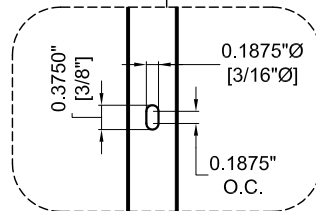

INTERMEDIATE PICKET - SECTION

SCALE: 1/2" = 1"

NOTE: PICKET KIT INCLUDES BASE PLATE AND ASSEMBLY SCREWS

INTERMEDIATE STAIR PICKET - DRILLING PATTERN ELEVATIONS

SCALE: 1/8" = 1"

PROJECT NAME :	
P.O. # :	
COLOR :	
SKU:	7649
POST SYSTEM: INTERMEDIATE PICKET KIT	
POST TYPE: STAIR PICKET	
DATE:	03/07/13
PAGE:	1 of 1
REV:	
BY:	BWA
CHK:	