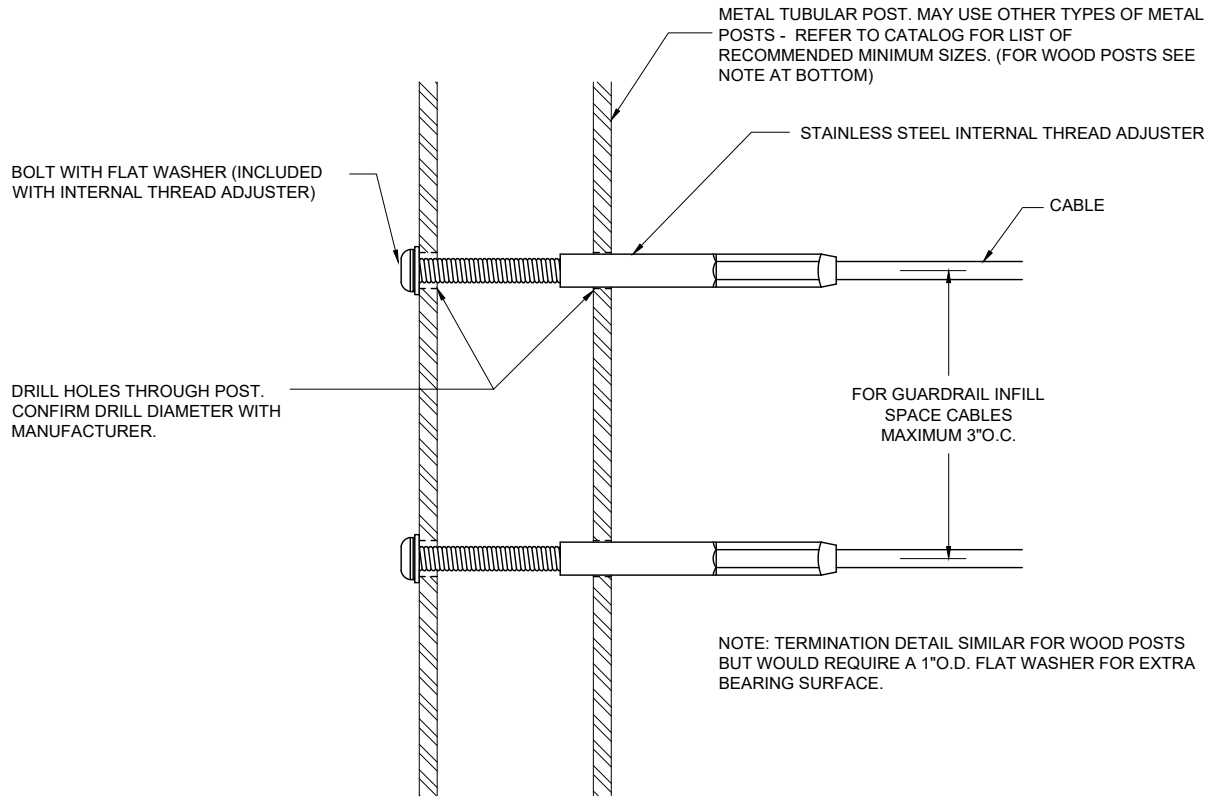

INTERNAL THREAD ADJUSTER - HORIZONTAL TERMINATION ON METAL POST
 (DETAILS TYPICAL FOR 1/8" & 3/16" CABLE).

CableRail Reference Drawing:
INTERNAL THREAD ADJUSTER - LEVEL TERMINATION

THIS DRAWING IS THE PROPERTY OF FEENEY INC. ANY REPRODUCTION OF THIS DOCUMENT WITHOUT THE EXPRESSED WRITTEN CONSENT OF FEENEY INC. IS STRICTLY PROHIBITED.