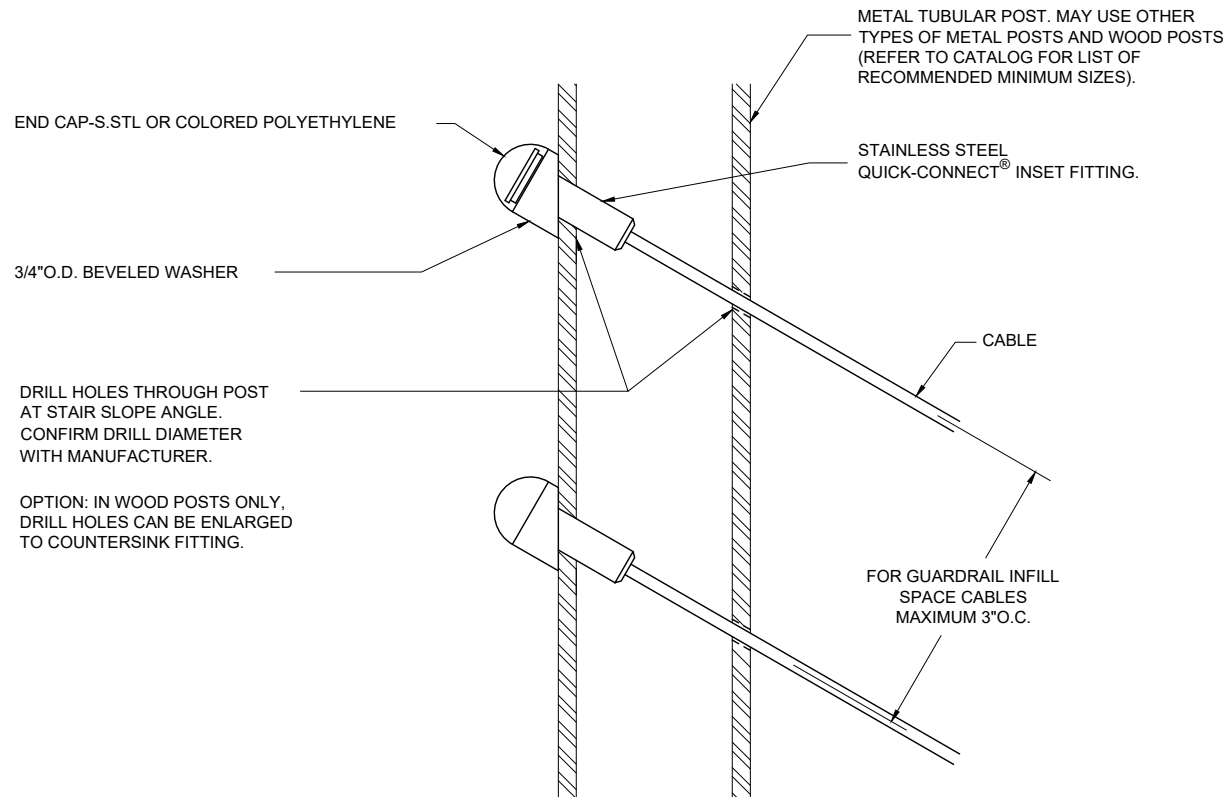

QUICK-CONNECT® INSET FITTING - ANGLED TERMINATION ON METAL POST

CableRail Reference Drawing:
QUICK-CONNECT® STAIR TERMINATION

THIS DRAWING IS THE PROPERTY OF FEENEY INC. ANY REPRODUCTION OF THIS DOCUMENT WITHOUT THE EXPRESSED WRITTEN CONSENT OF FEENEY INC. IS STRICTLY PROHIBITED.