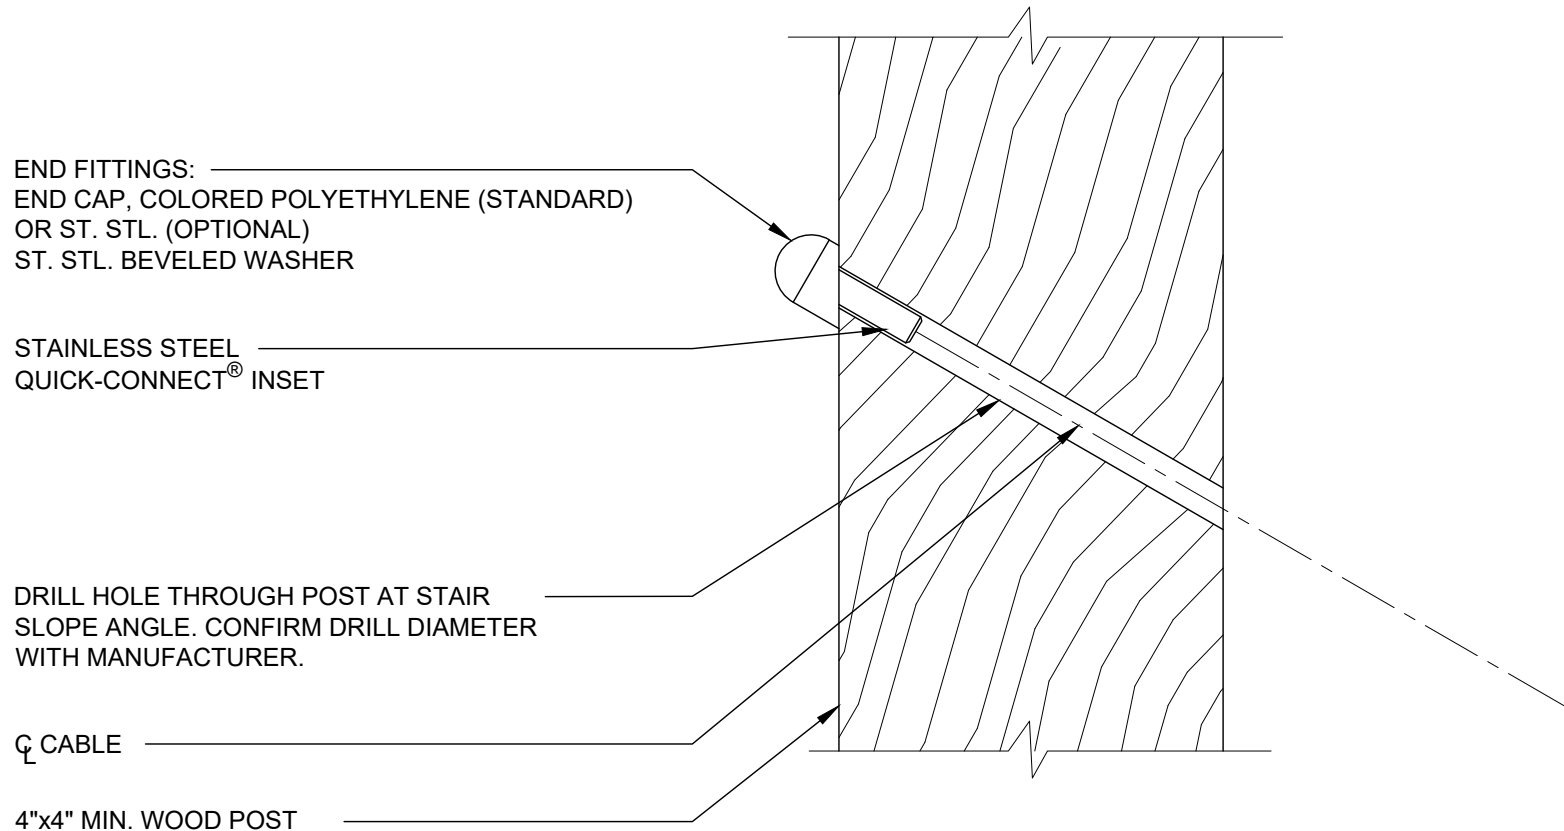

# QUICK-CONNECT<sup>®</sup> INSET : WOOD POST WITH ANGLED TERMINATION - STAIRS

NOTE: DETAIL IS TYPICAL FOR BOTH 1/8" AND 3/16" DIAMETER CABLERAIL KITS.

CableRail Reference Drawing:

## QUICK-CONNECT<sup>®</sup> FITTING IN WOOD POST AT STAIRS

THIS DRAWING IS THE PROPERTY OF FEENEY INC. ANY REPRODUCTION OF THIS DOCUMENT WITHOUT THE EXPRESSED WRITTEN CONSENT OF FEENEY INC. IS STRICTLY PROHIBITED.